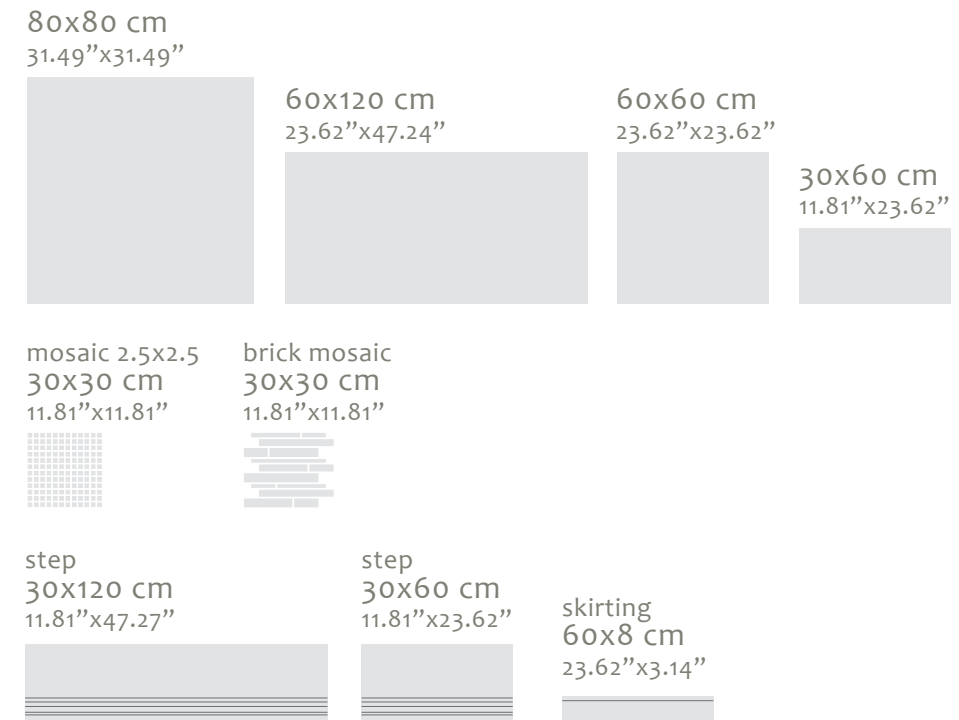

Surface 2.0

* Also with RAK-Sanit application

Sizes

With the new RAK-Sanit program, RAK Ceramics offers a wide range of solutions for floors, walls and sanitaryware, made with glazes that inhibit the growth of bacteria, thus reducing the possibility of contagion and contributing to create a healthier environment.

RAK-Sanit is the ideal solution for modern and safer schools, public and private offices, restaurants, hotels, laboratories and for all the spaces where hygiene is of primary importance.

Finishes