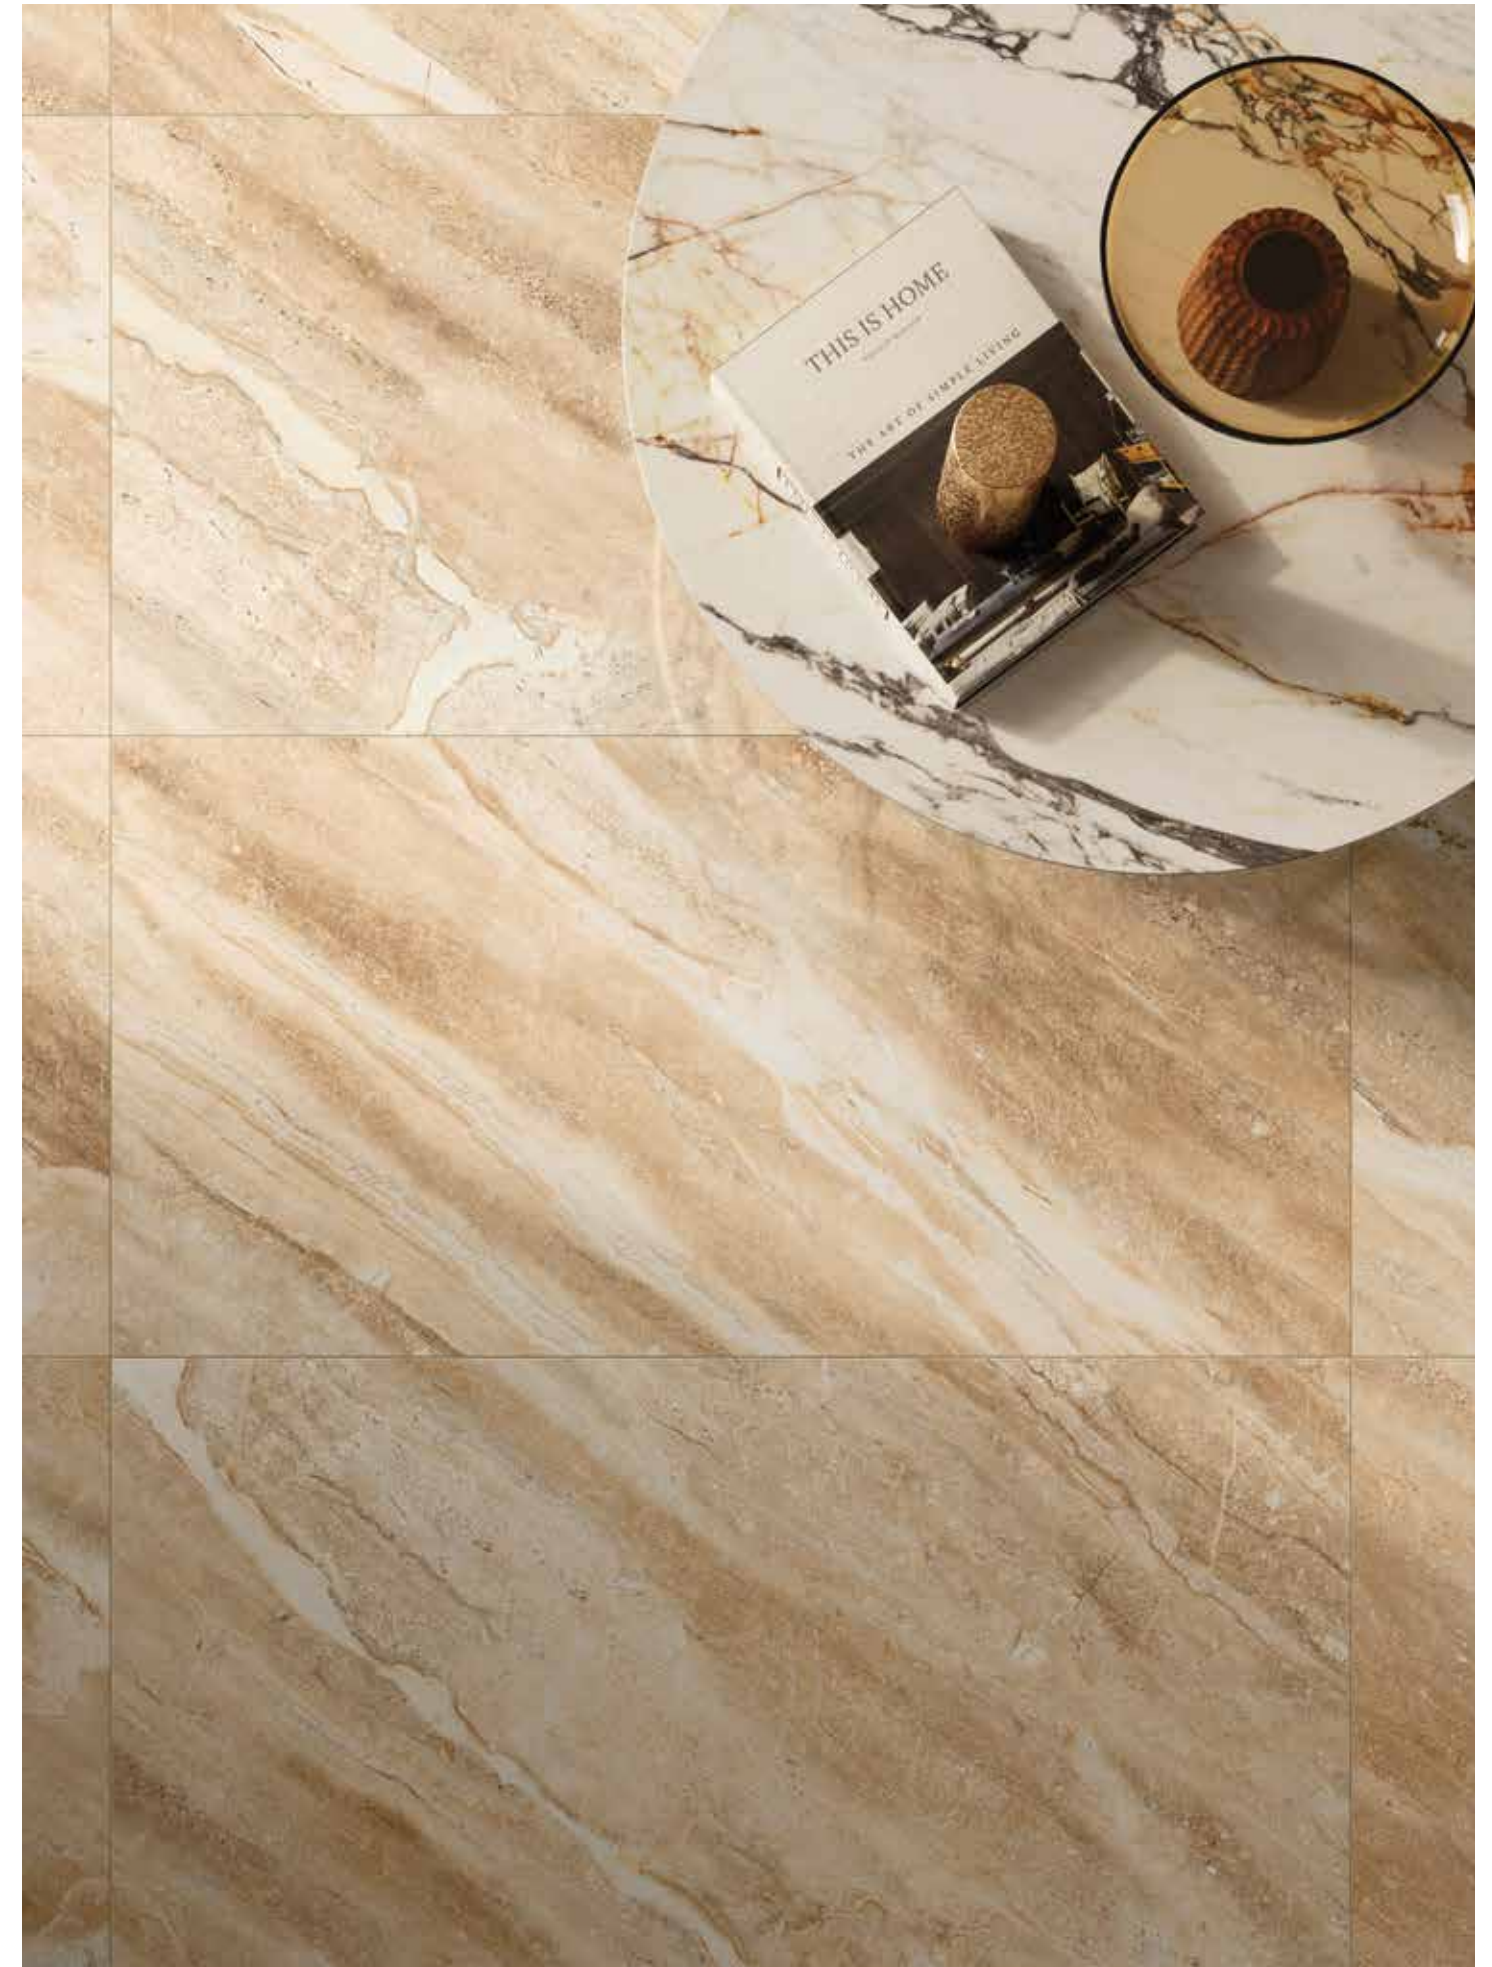

Concept Marble