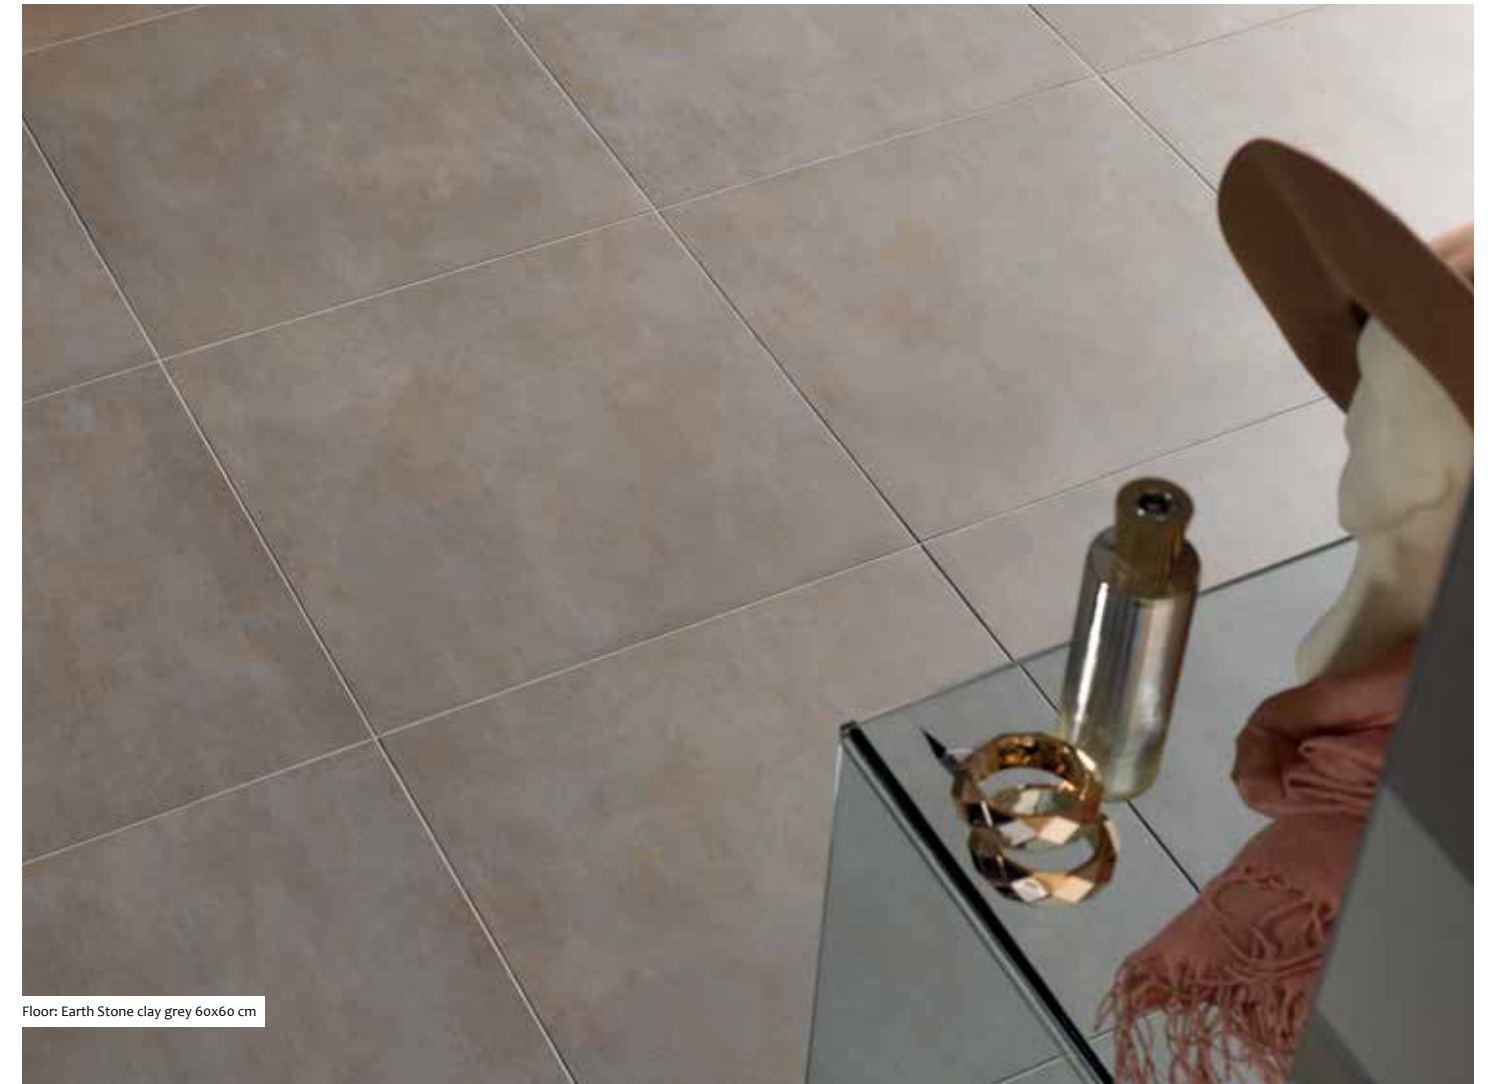

## Sizes

60x60 cm  
23.62"x23.62"

30x60 cm  
11.81"x23.62"

mosaic 7.3x3.2  
30x30 cm  
11.81"x11.81"

skirting  
60x8 cm  
23.62"x3.14"

Floor: Earth Stone clay grey 60x60 cm

earth stone talc ivory mosaic 7.3x3.2 30x30 cm