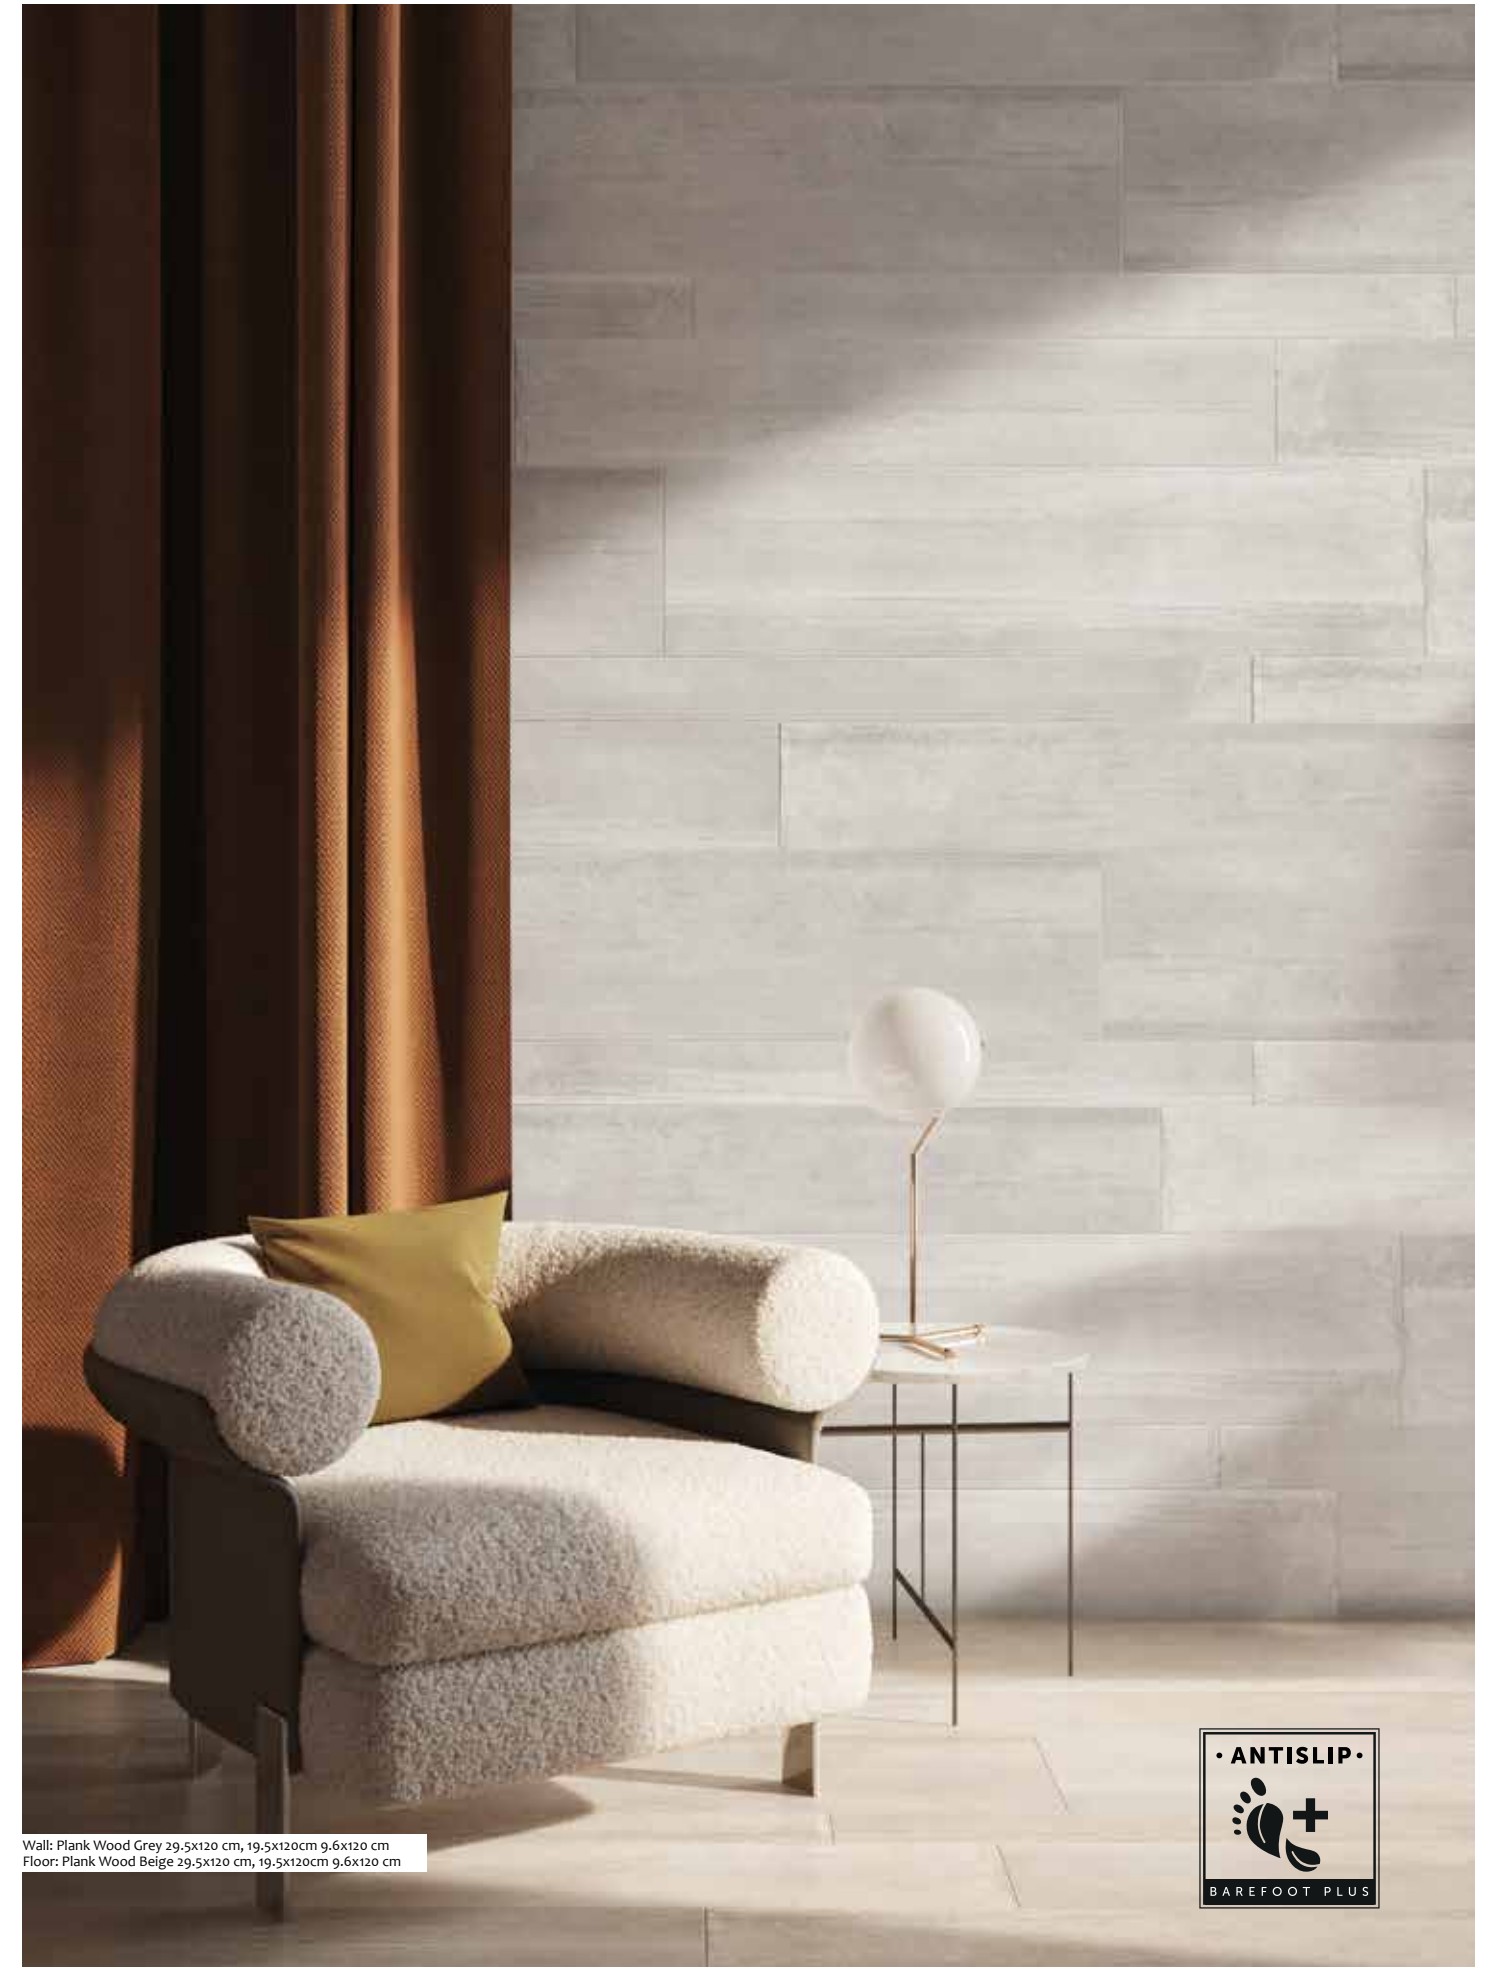

Plank Wood

HIGH PERFORMANCE TECHNICAL PRODUCTS