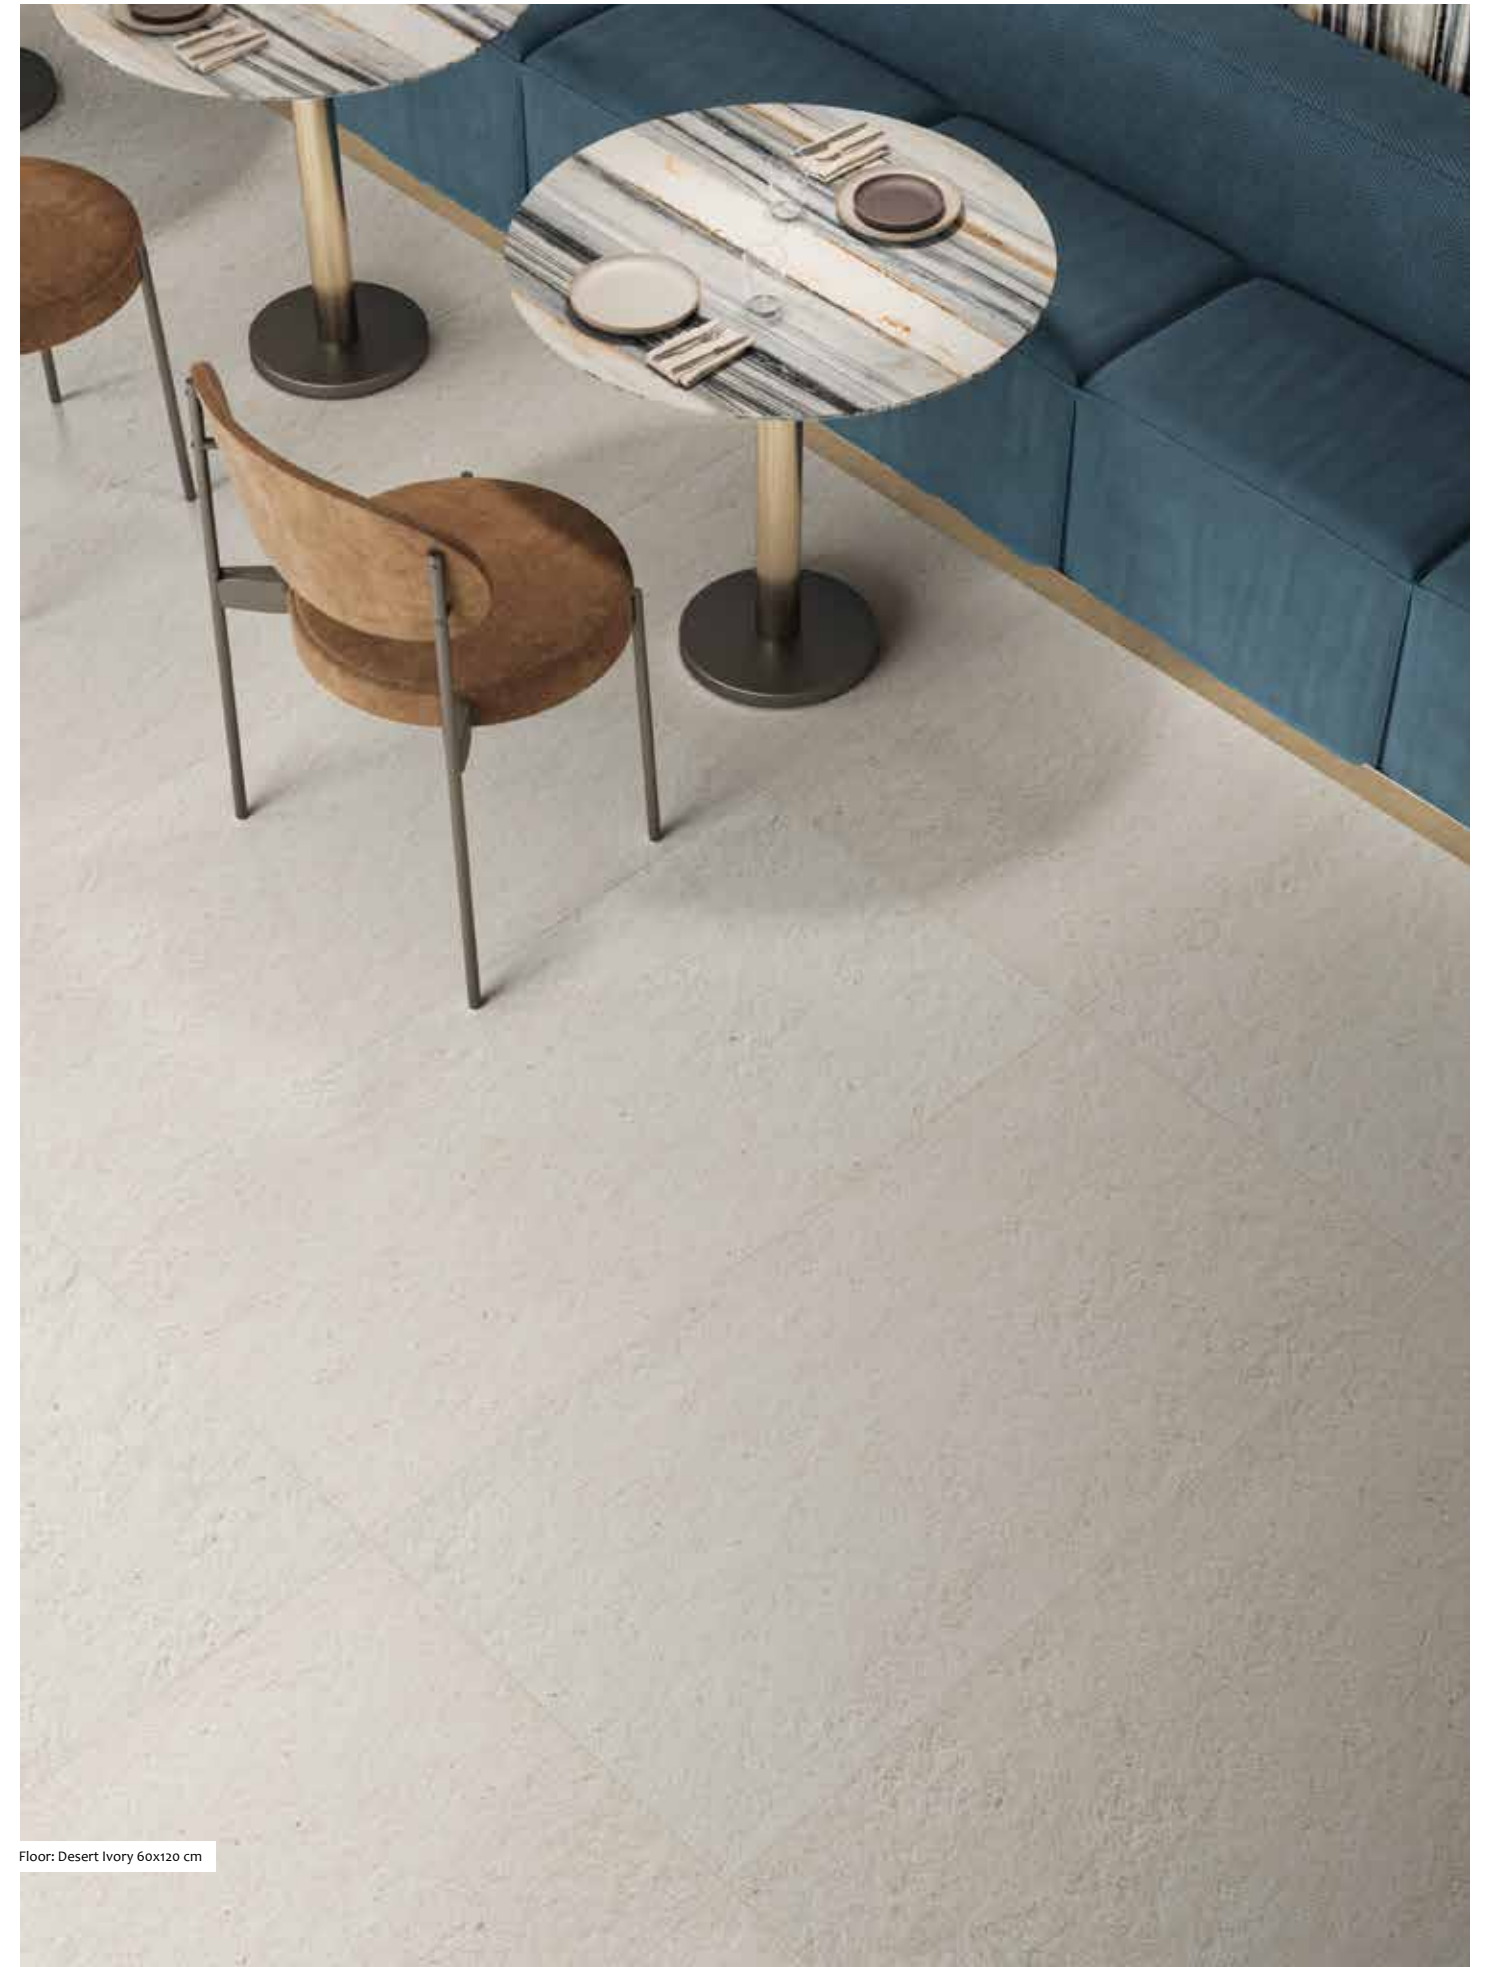

Floor: Desert Ivory 60x120 cm