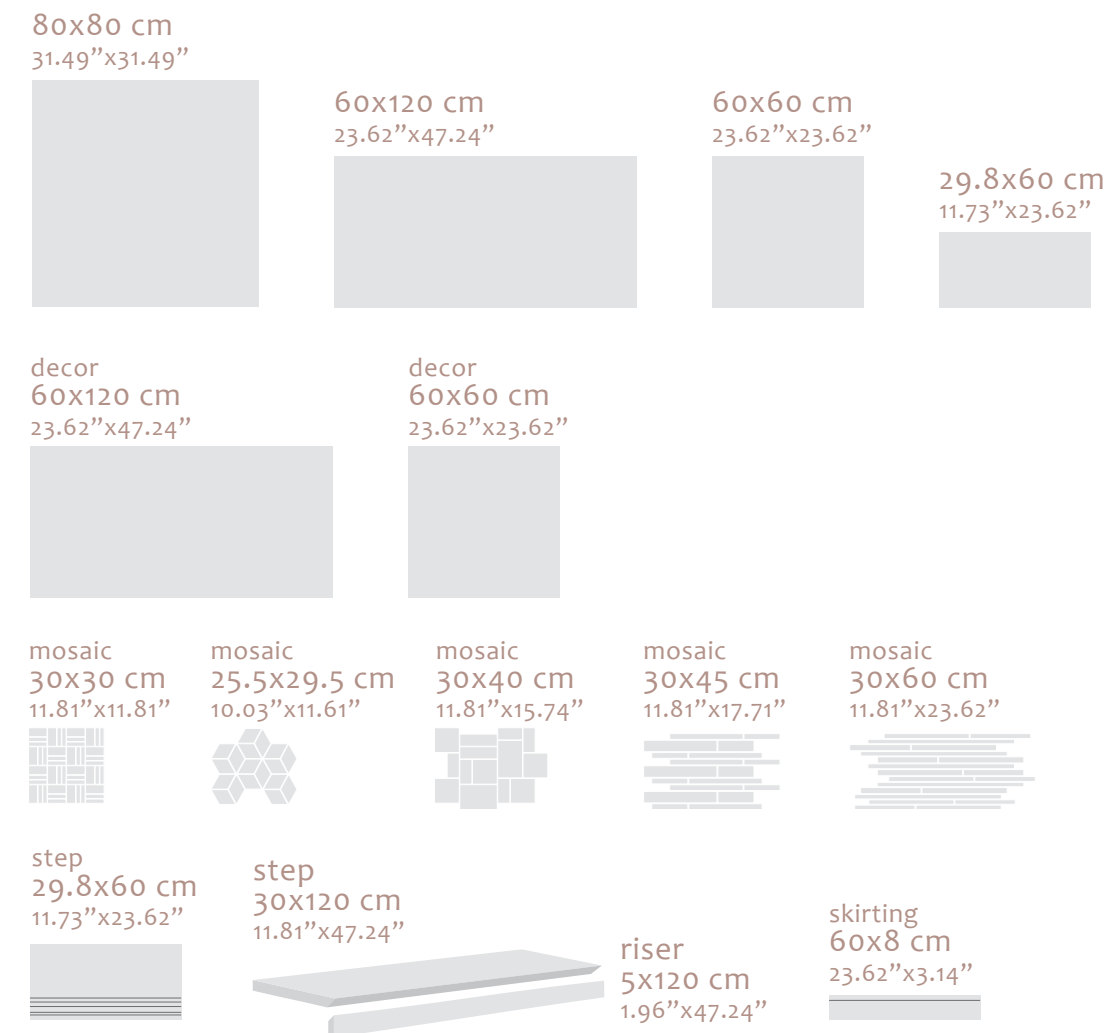

Sizes

Sizes (cm)	Thickness (mm)	Pieces X	M² X	Kg X	X Sq. Pallet	M² X Sq. Pallet	kg X Sq. Pallet	X Eu. Pallet	M² X Eu. Pallet	kg X Eu. Pallet
80x80	9	3	1.92	40.00	-	-	-	30	57.60	1221.00
60x120	9	2	1.44	30.00	-	-	-	30	43.20	921.00
60x60	9	4	1.44	30.00	-	-	-	30	43.20	921.00
29.8x60	9	6	1.07	23.00	-	-	-	48	51.49	1117.5
Mosaic 30x30	9	10	-	14.00	-	-	-	48	-	672.00
Mosaic 25.5x29.5	9	10	-	17.50	54	-	980.00	-	-	-
Mosaic 30x40	9	8	-	13.00	-	-	-	48	-	624.00
Mosaic 30x45	9	6	-	15.00	-	-	-	30	-	450.00
Mosaic 30x60	9	6	-	17.00	-	-	-	30	-	510.00
Steps 30x120	9	2	0.72	20.00	-	-	-	-	-	-
Steps 29.8x60	9	6	-	18.00	-	-	-	48	-	900.00
Skirting 60x8	9	18	-	19.00	80	-	1520.00	-	-	-