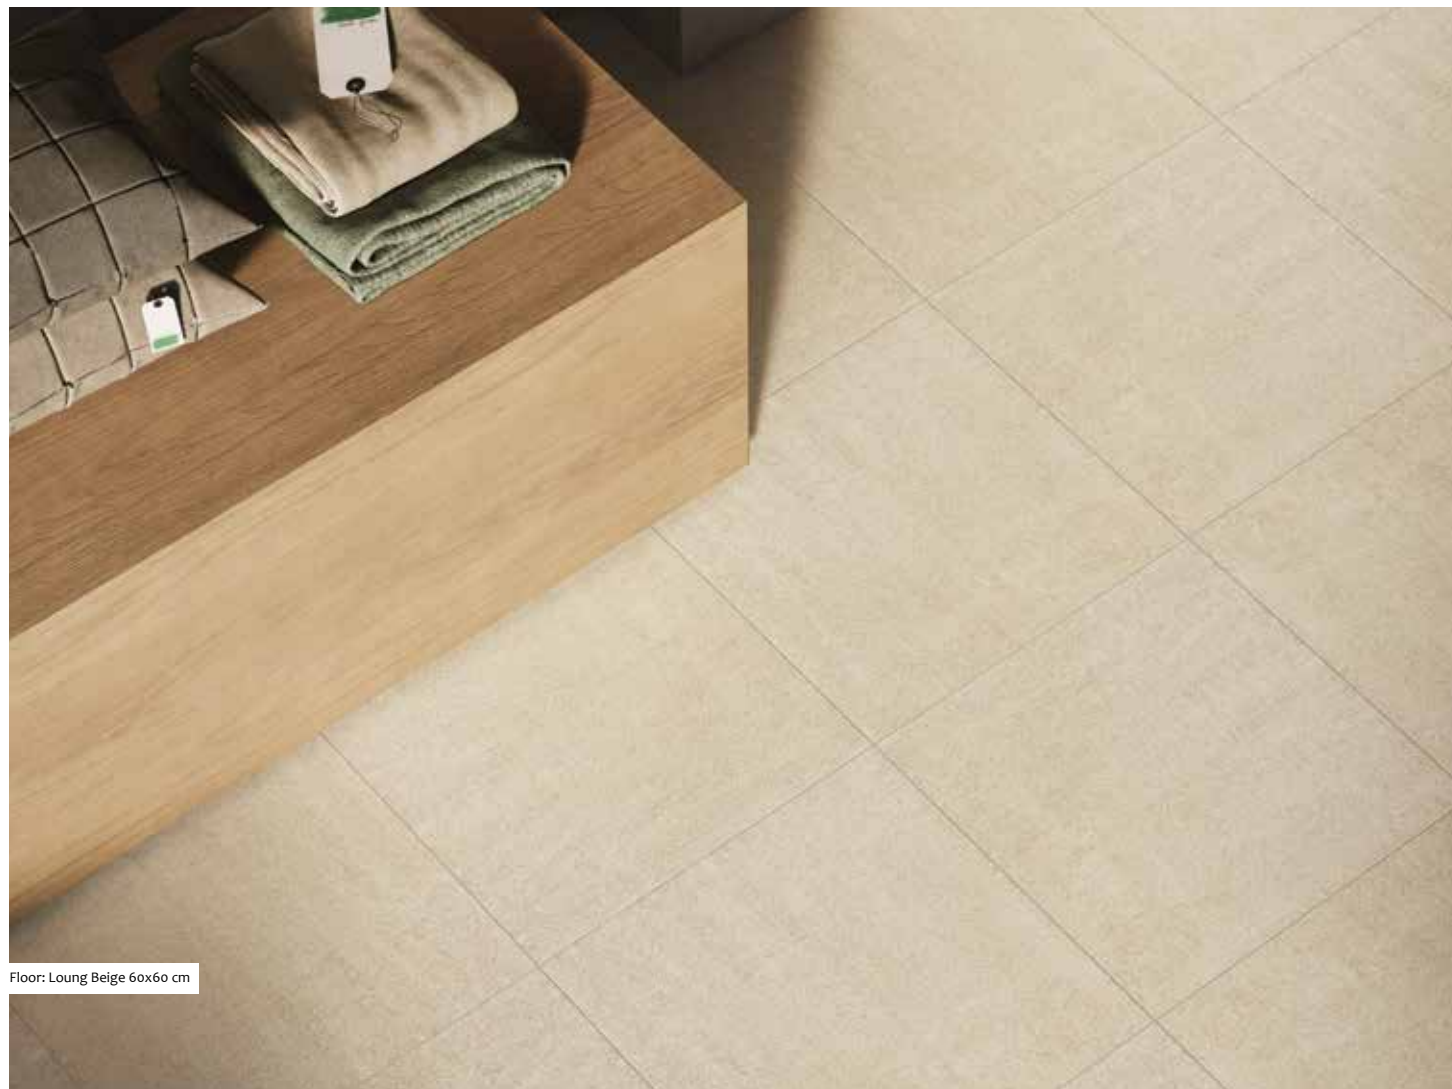

Lounge

HIGH PERFORMANCE TECHNICAL PRODUCTS

Floor: Lounge Beige 60x60 cm