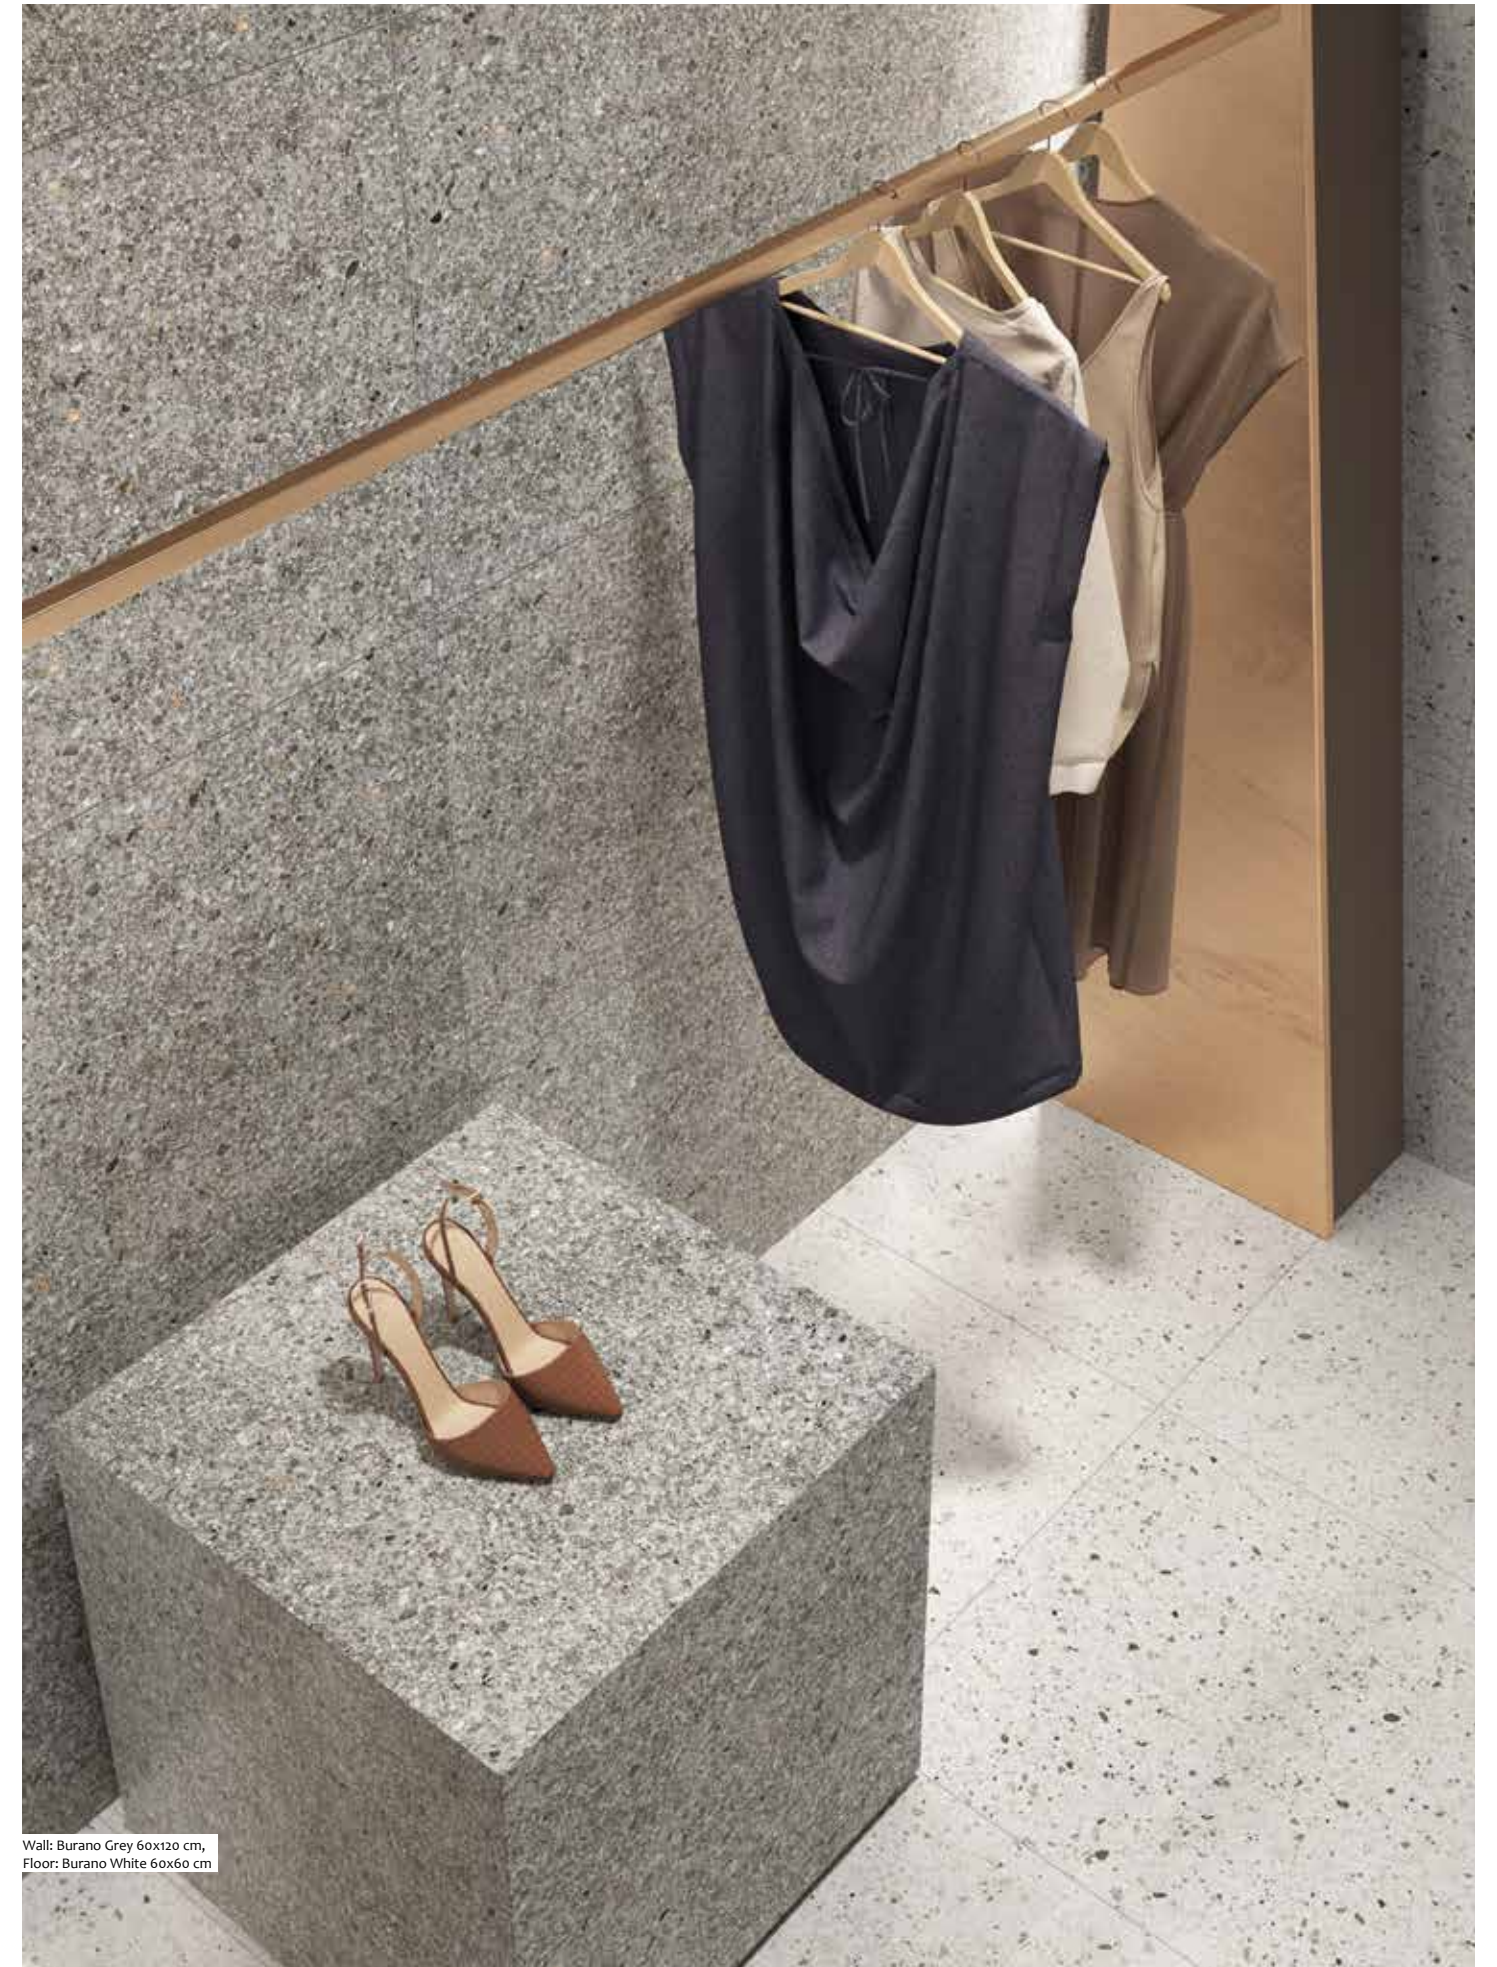

Wall: Burano Grey 60x120 cm,
Floor: Burano White 60x60 cm