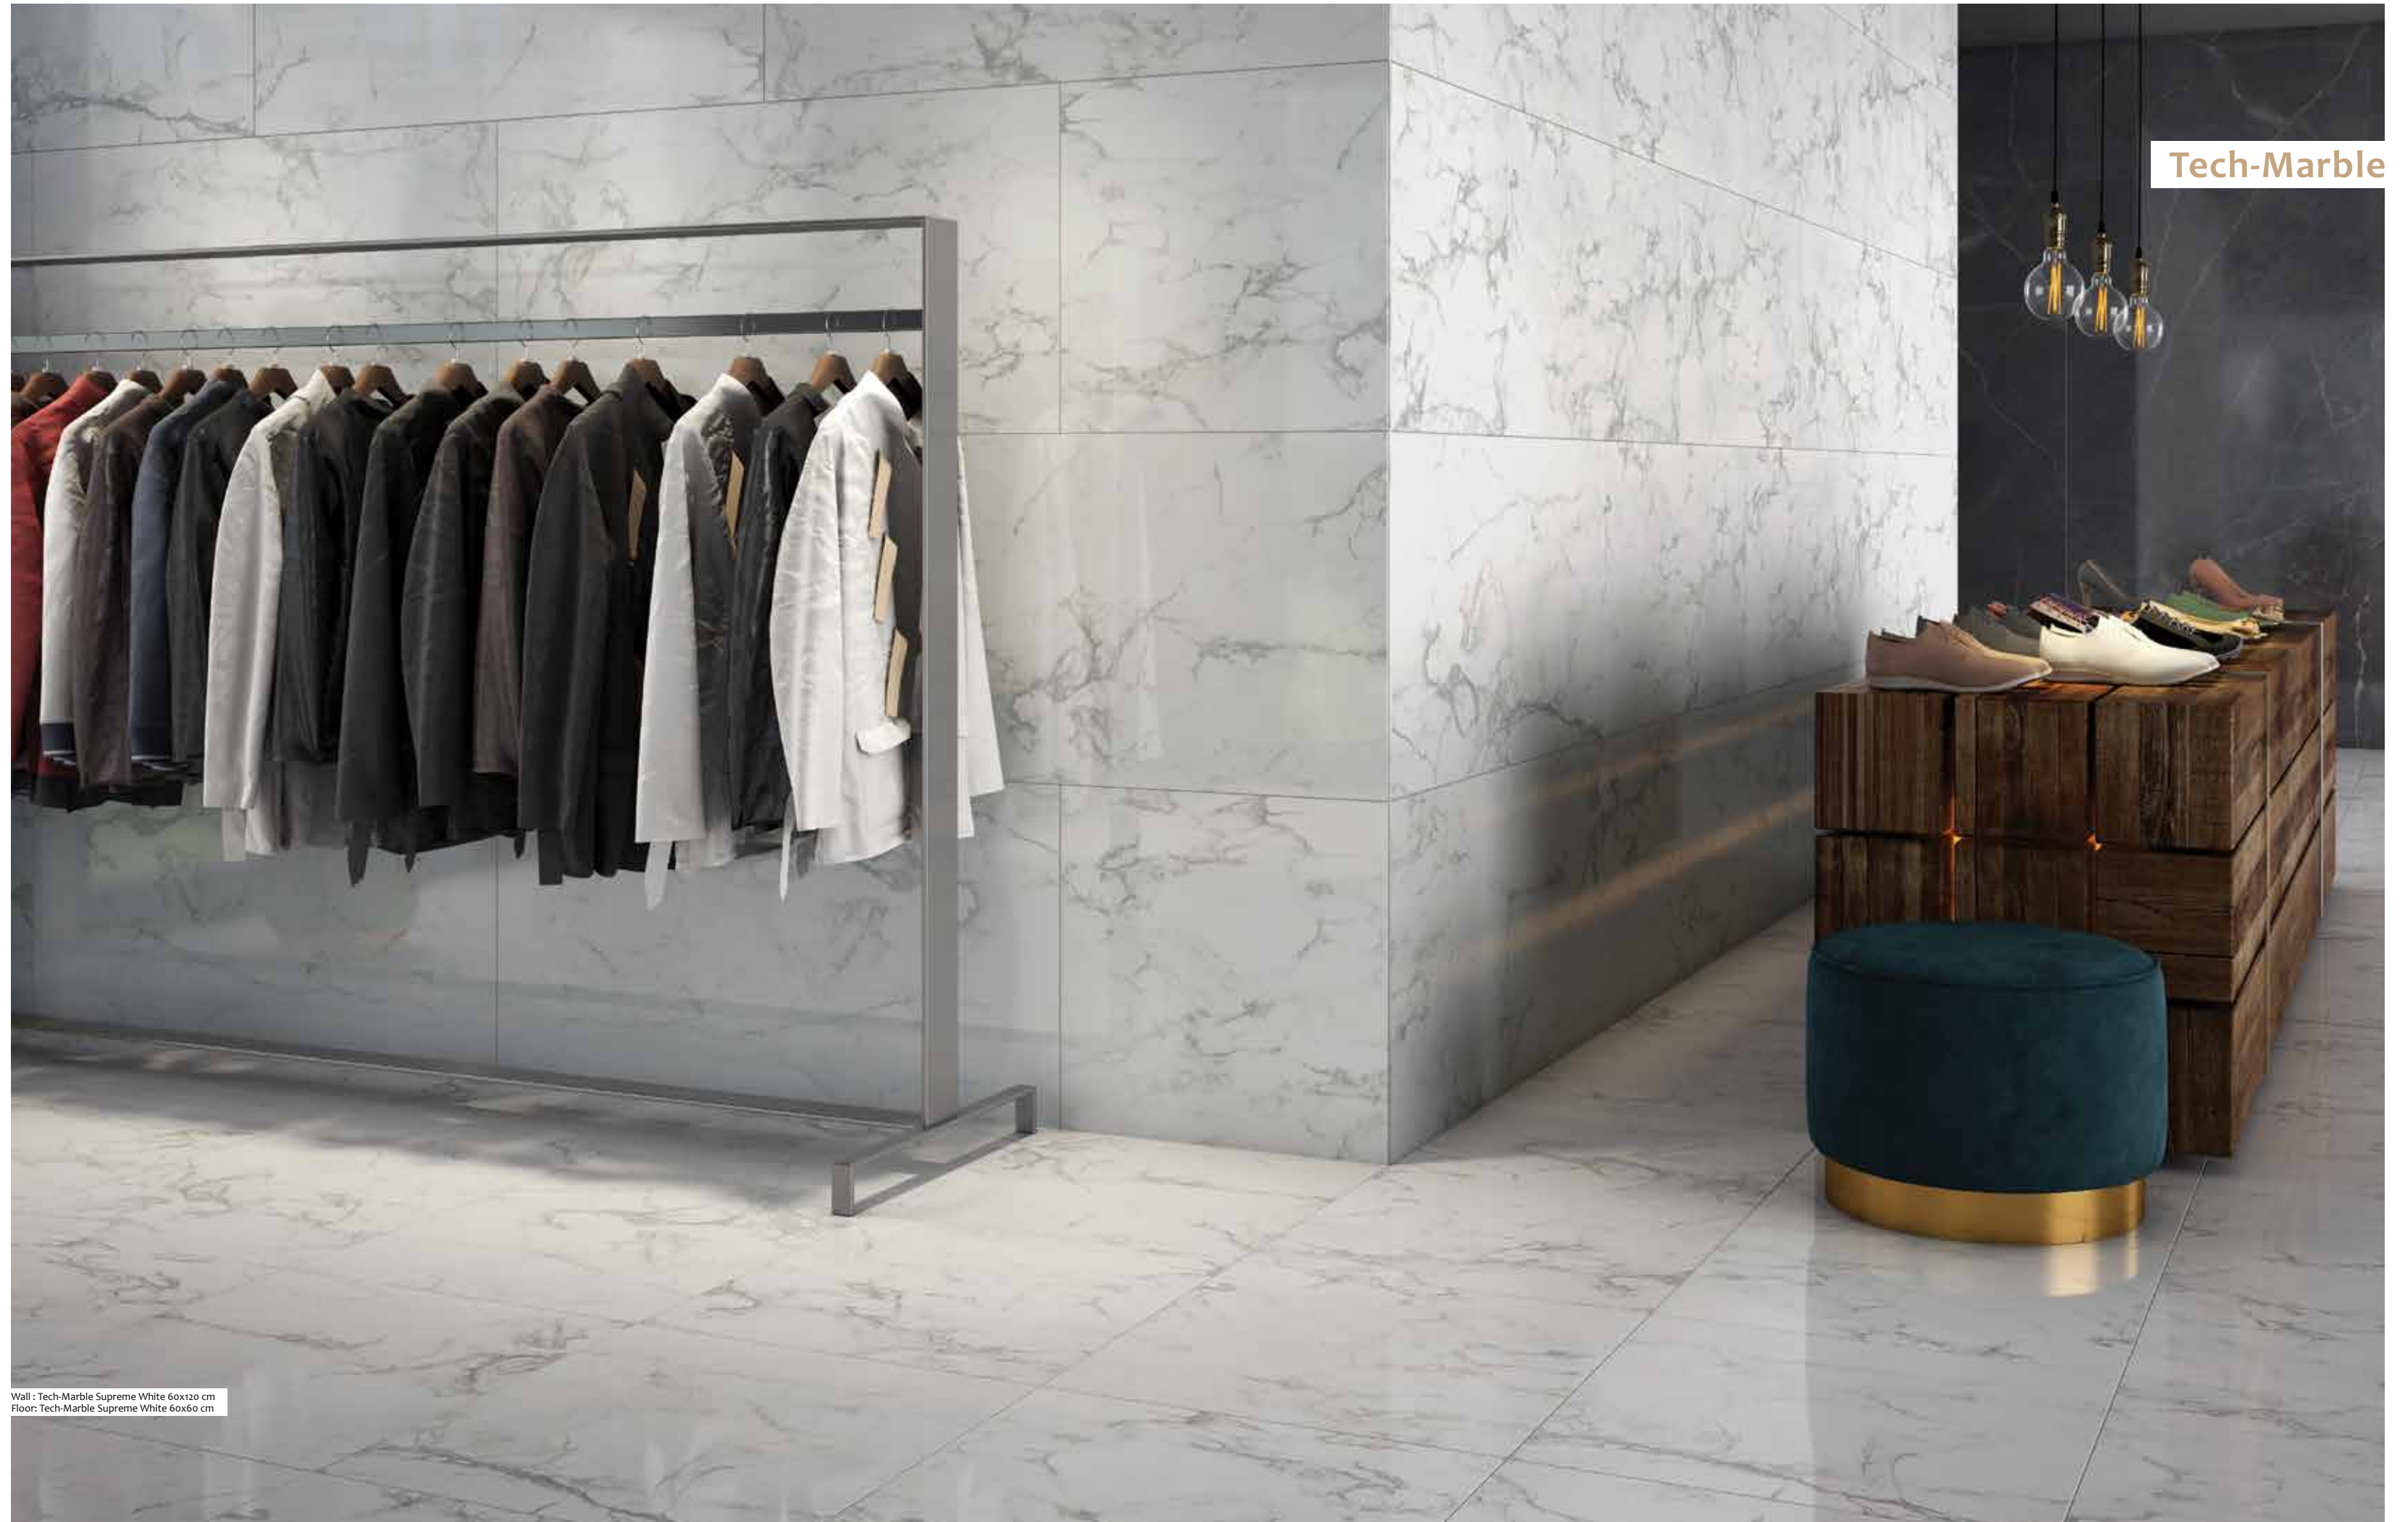

Tech-Marble

Wall : Tech-Marble Supreme White 60x120 cm
Floor: Tech-Marble Supreme White 60x60 cm