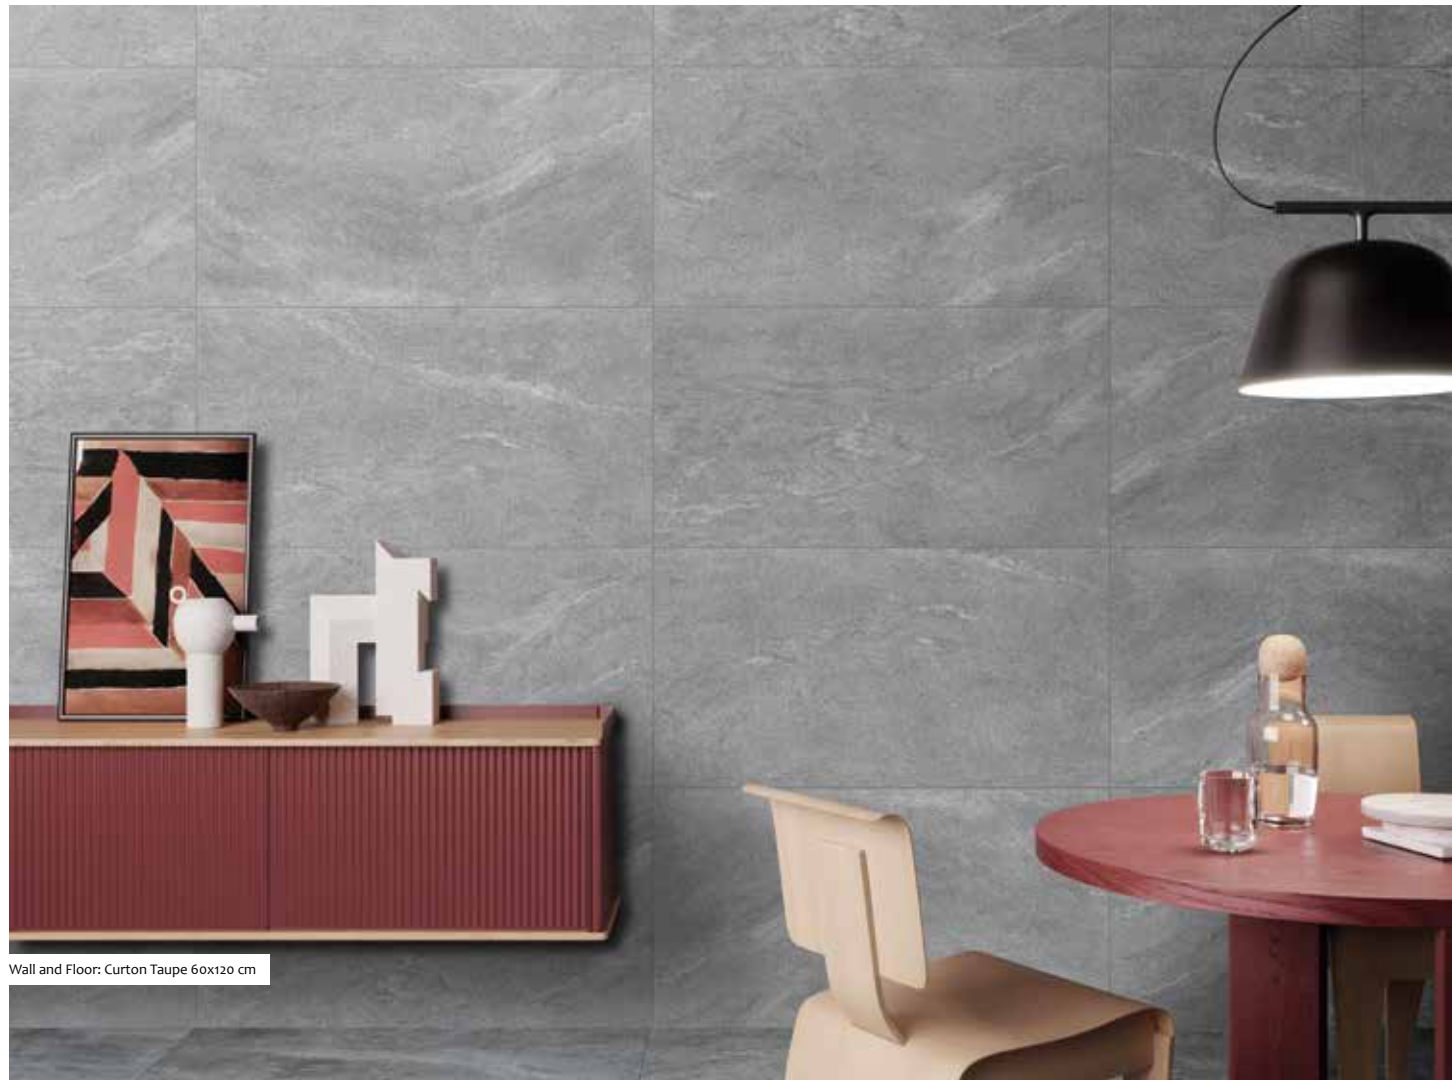

STONE

Curton

HIGH PERFORMANCE TECHNICAL PRODUCTS

Wall and Floor: Curton Taupe 60x120 cm

Curton