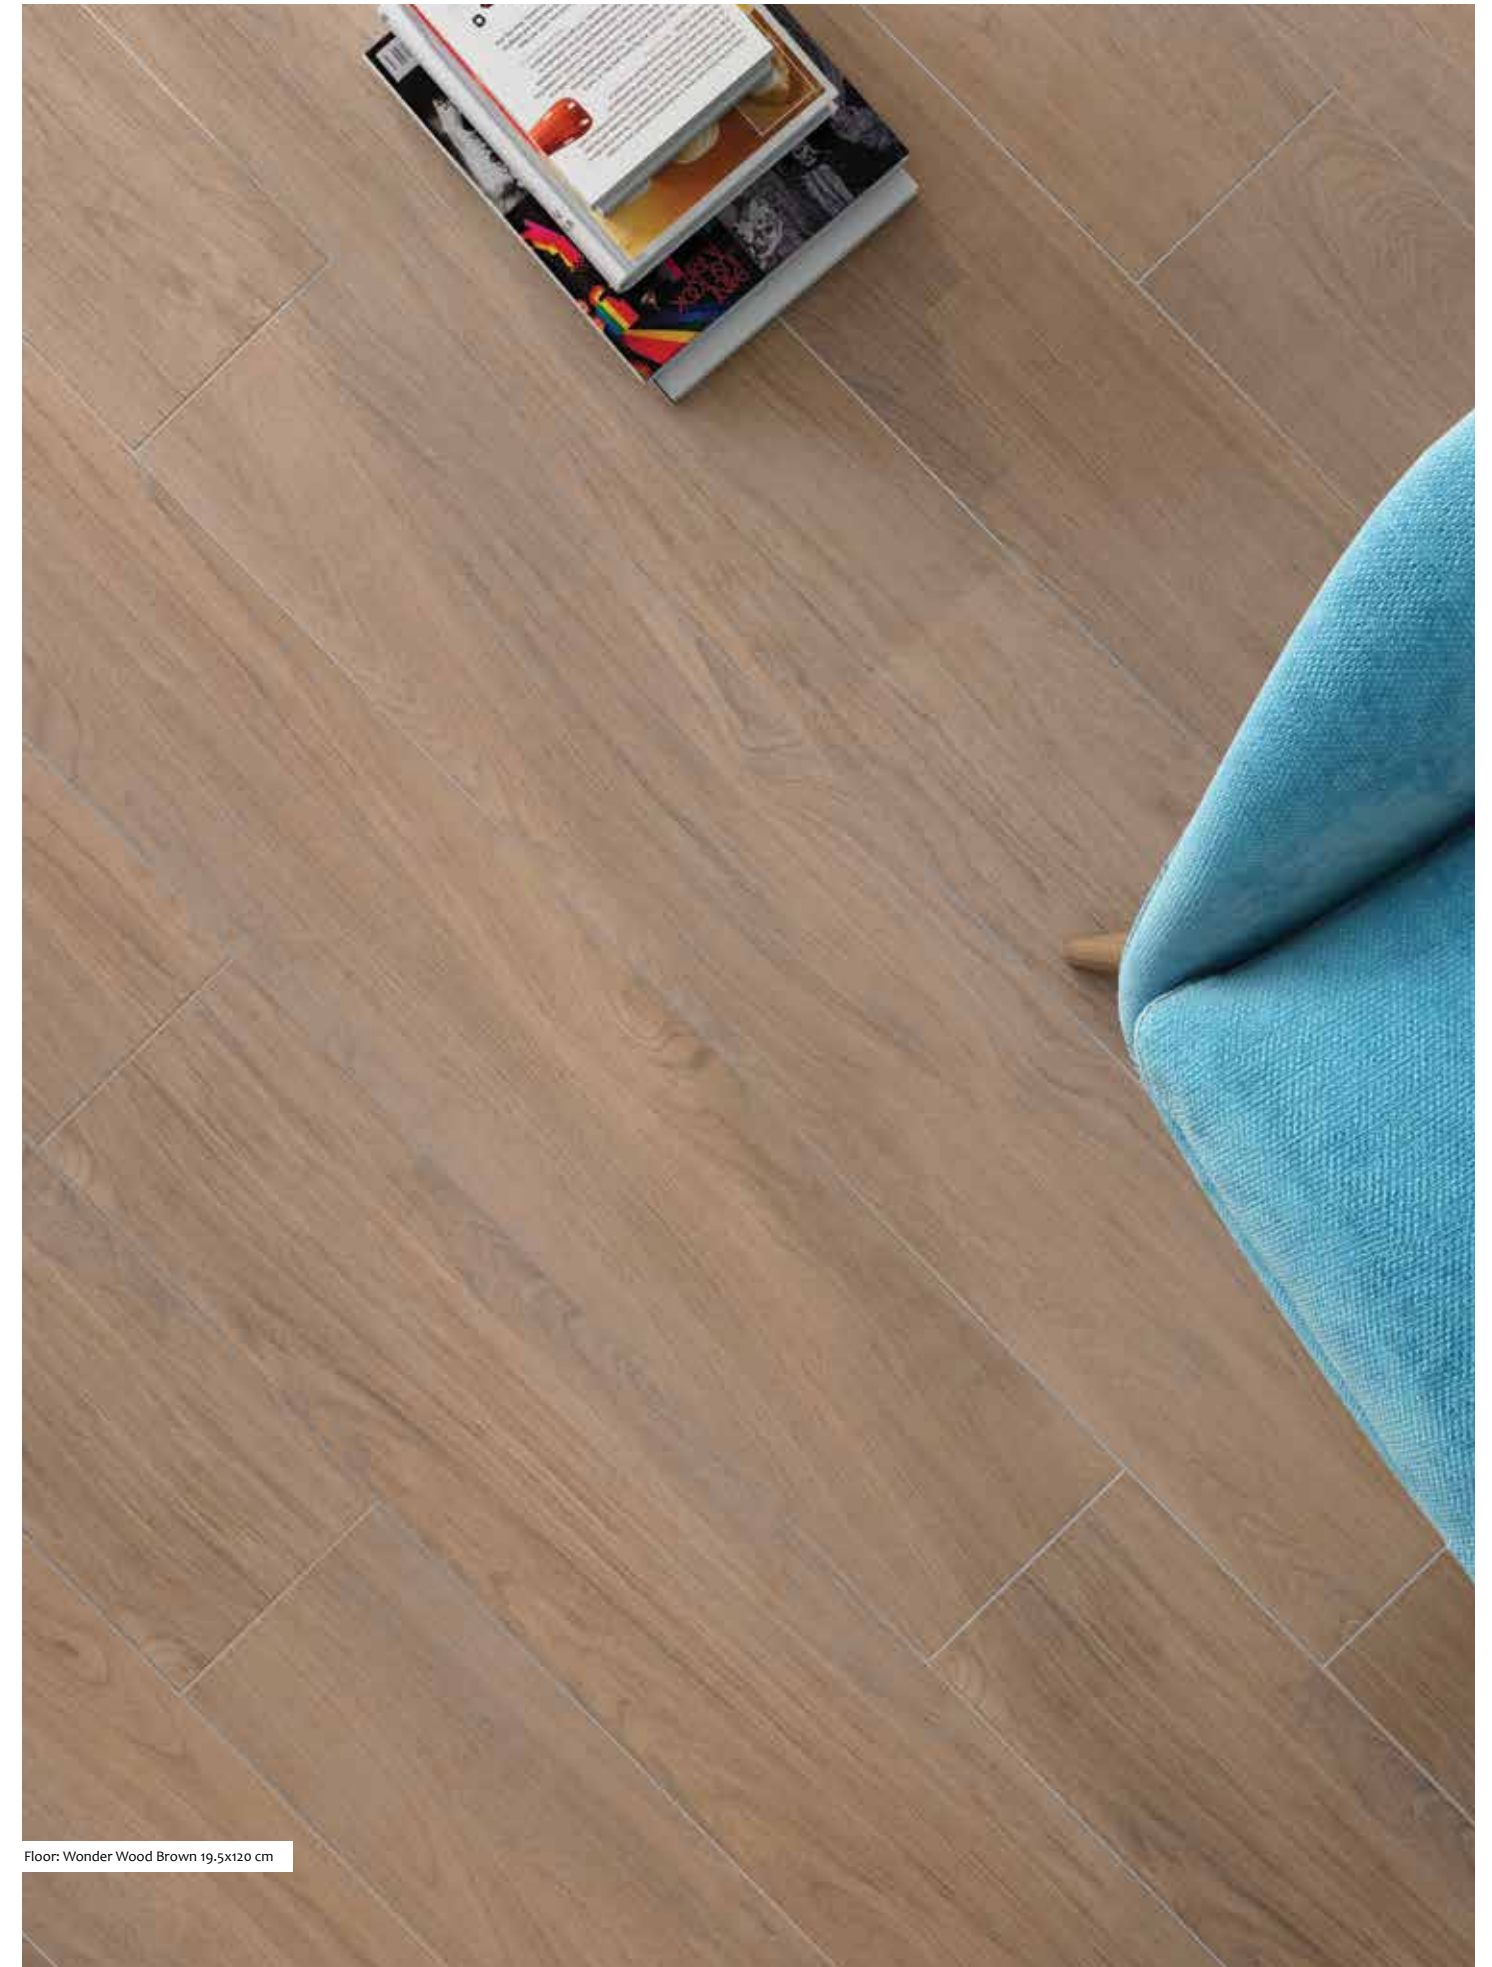

Floor: Wonder Wood Brown 19,5x120 cm