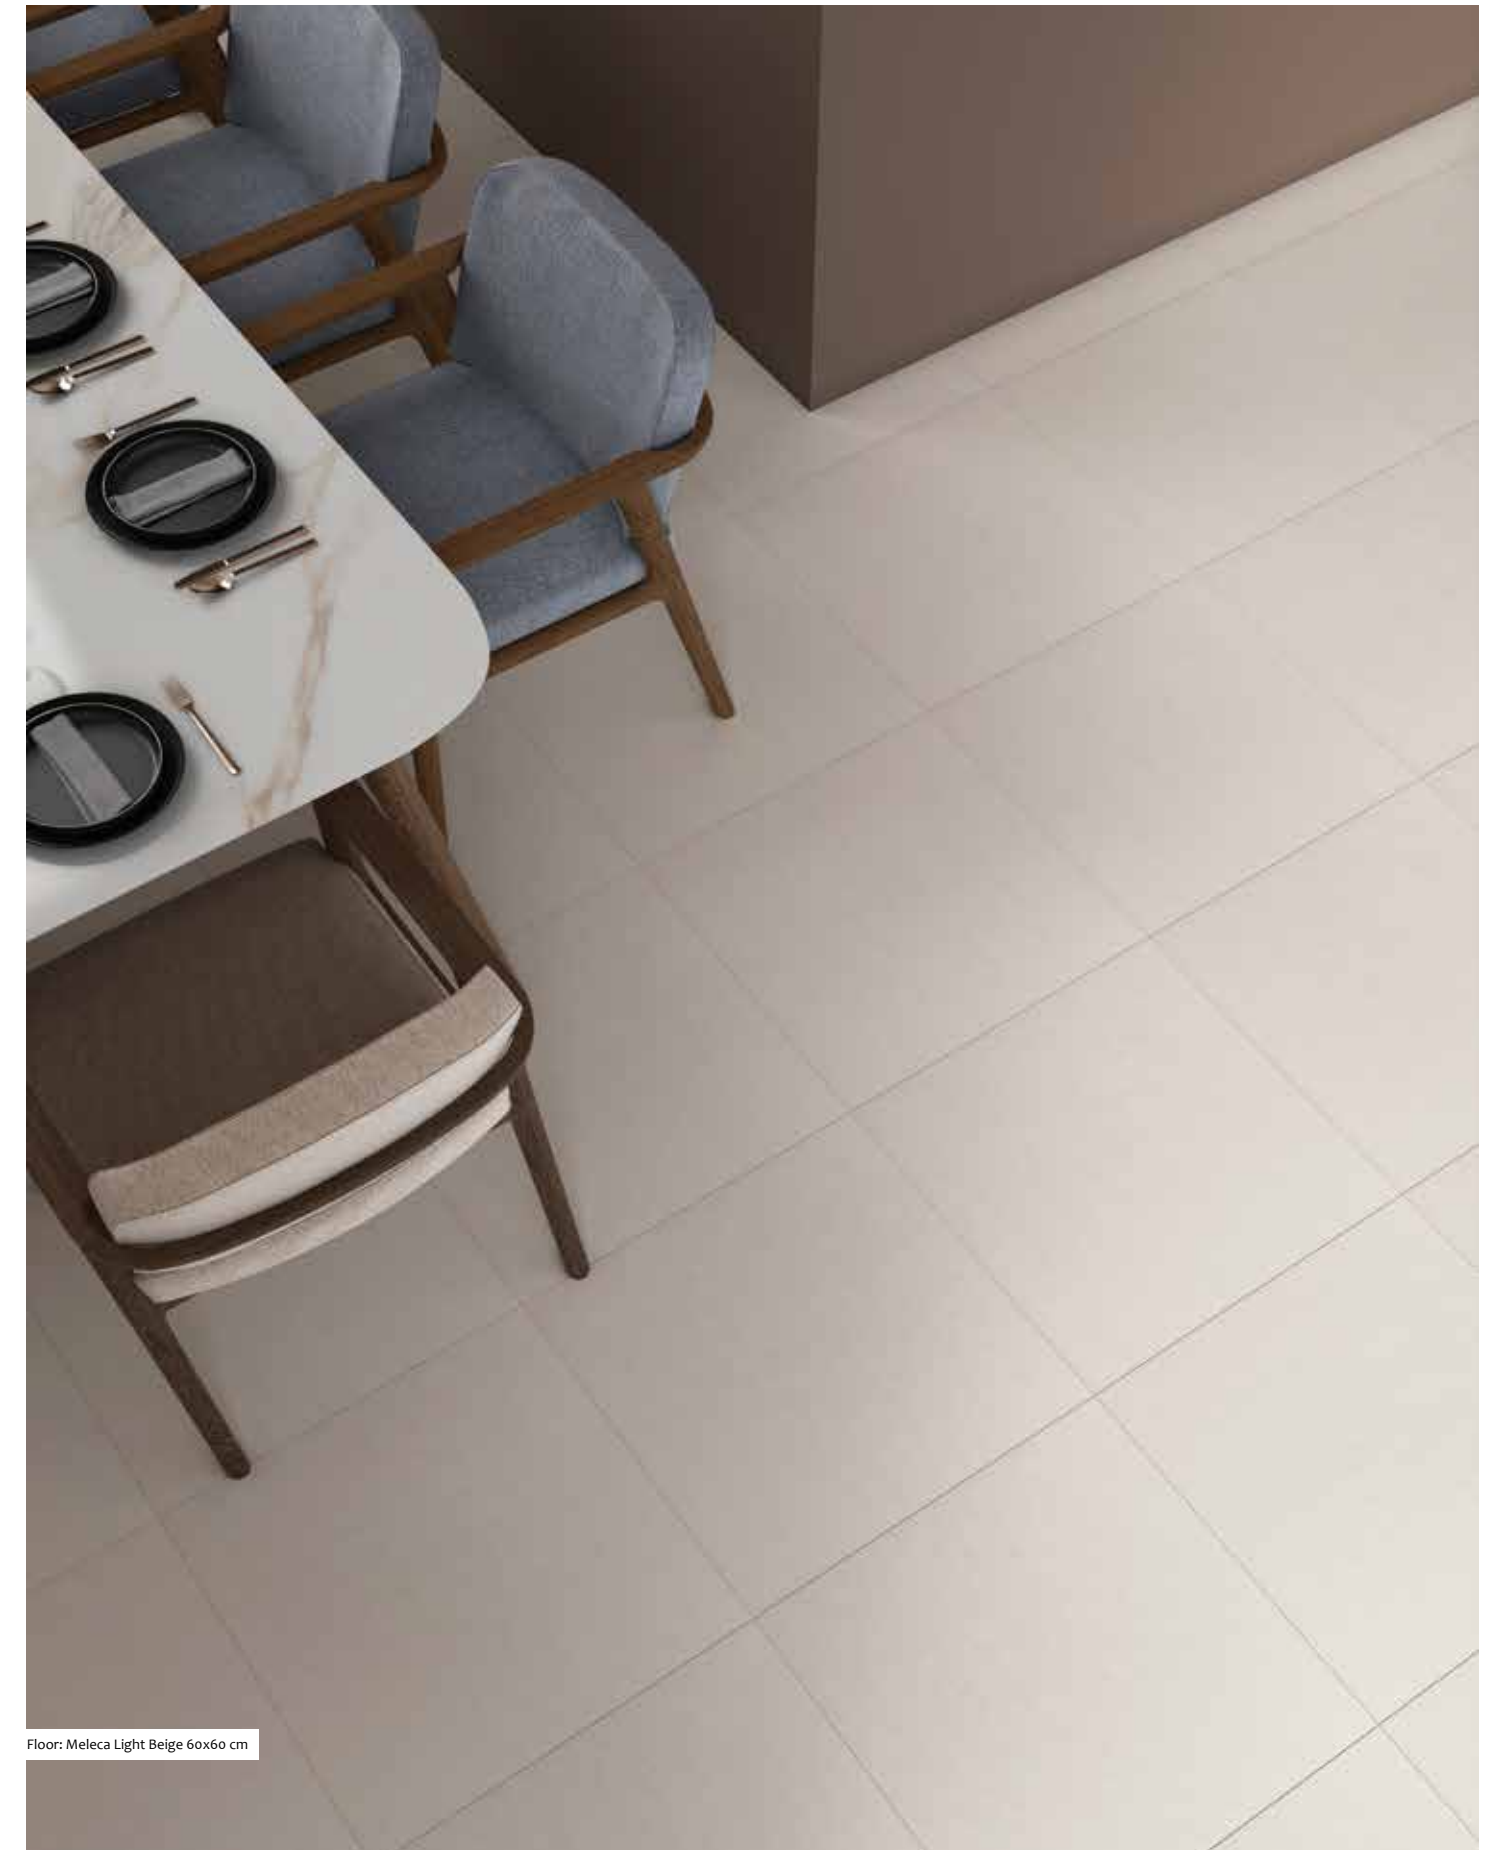

Floor: Meleca Light Beige 60x60 cm