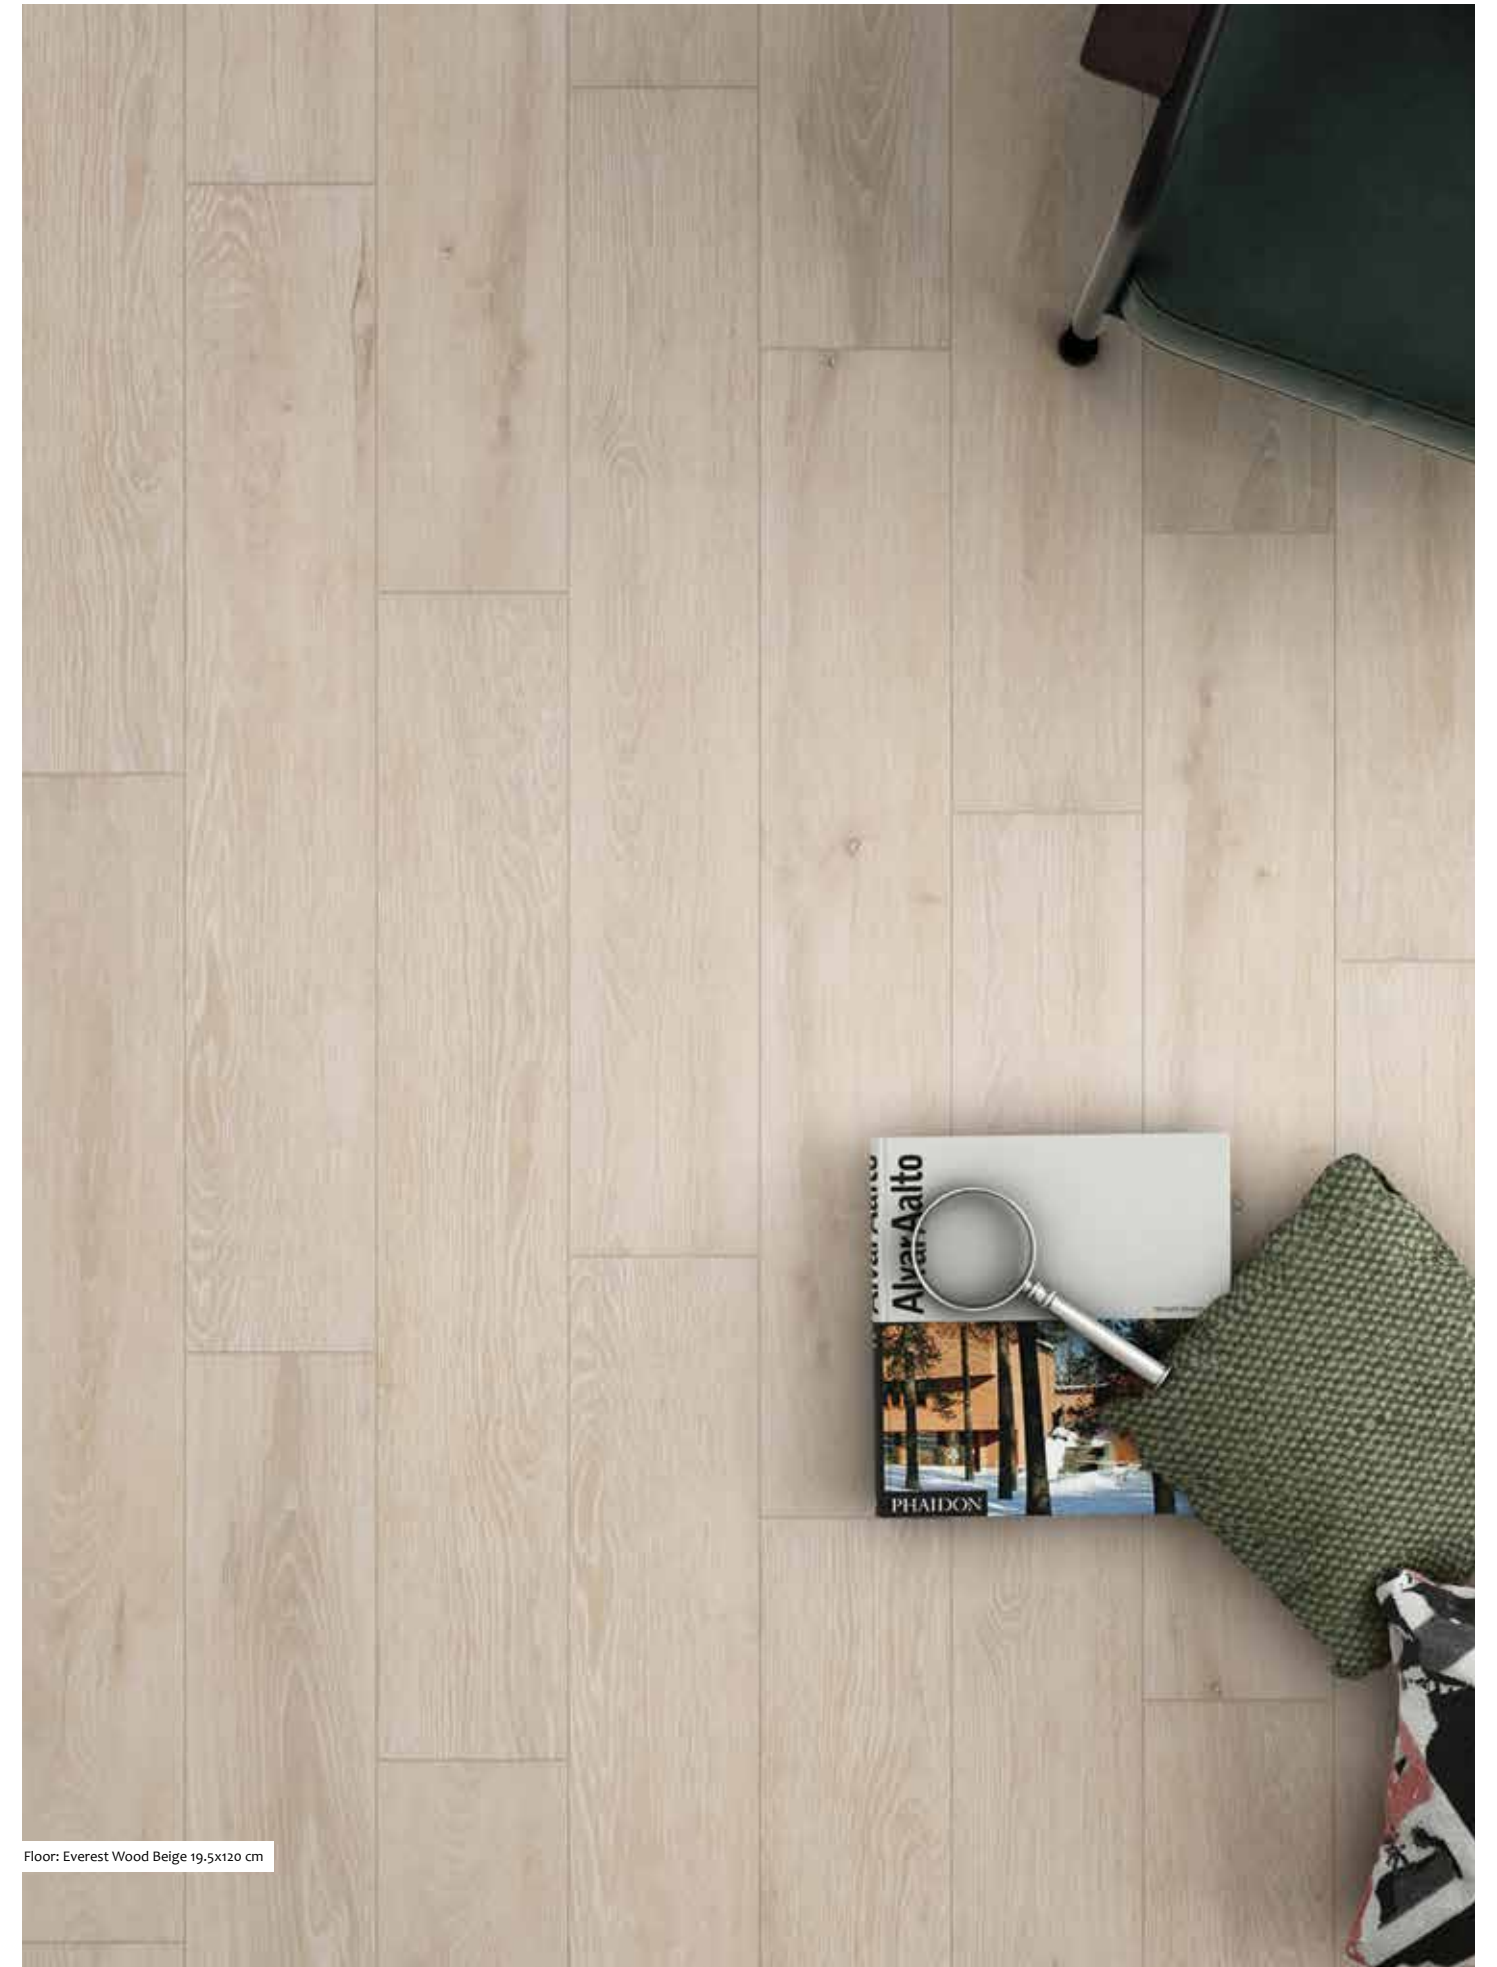

Floor: Everest Wood Beige 19,5x120 cm