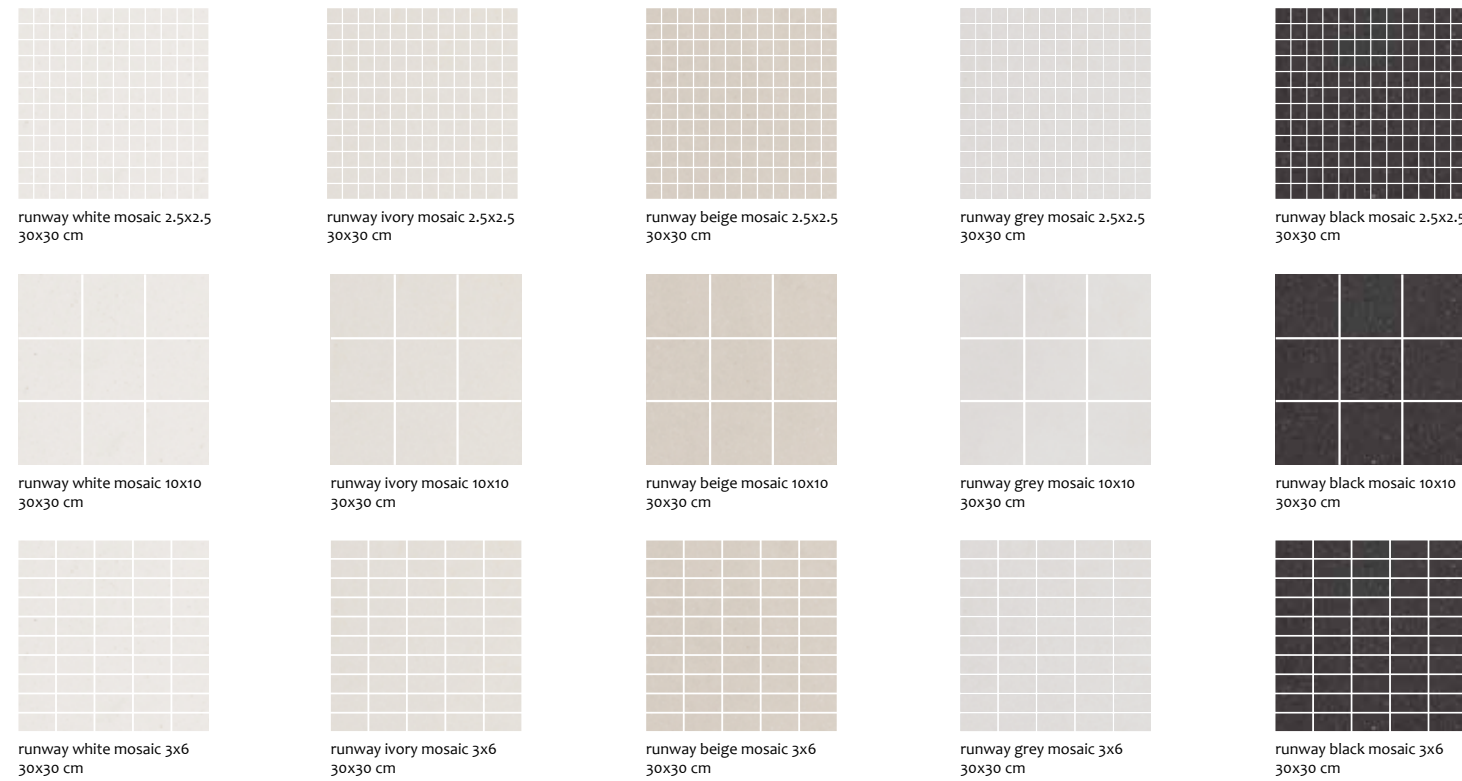

Runway

Name	Code	Size(CM)	Code	Size(CM)	Code	Size(CM)	Code	Size(CM)
runway white	A12GRUWY-WHE.XoX5P	60x120	A12GRUWY-WHE.UoX5R	60x120	A06GRUWY-WHE.XoXoP	60x60	A06GRUWY-WHE.UoXoR	60x60
runway grey	A12GRUWY-GRY.XoX5P	60x120	A12GRUWY-GRY.UoX5R	60x120	A06GRUWY-GRY.XoXoP	60x60	A06GRUWY-GRY.UoXoR	60x60
runway ivory	A12GRUWY-IVO.XoX5P	60x120	A12GRUWY-IVO.UoX5R	60x120	A06GRUWY-IVO.XoXoP	60x60	A06GRUWY-IVO.UoXoR	60x60
runway beige	A12GRUWY-BEE.XoX5P	60x120	A12GRUWY-BEE.UoX5R	60x120	A06GRUWY-BEE.XoXoP	60x60	A06GRUWY-BEE.UoXoR	60x60
runway black	A12GRUWY-BLK.XoX5P	60x120	A12GRUWY-BLK.UoX5R	60x120	A06GRUWY-BLK.XoXoP	60x60	A06GRUWY-BLK.UoXoR	60x60

Name	Code	Size(CM)	Code	Size(CM)
runway white combi	ACKZZRUWYWHE018278	15x60 / 10x60 / 5x60	ACKZZRUWYWHE018282	15x60 / 10x60 / 5x60
runway grey combi	ACKZZRUWYGRY018276	15x60 / 10x60 / 5x60	ACKZZRUWYGRY018280	15x60 / 10x60 / 5x60
runway ivory combi	ACKZZRUWYIVO018277	15x60 / 10x60 / 5x60	ACKZZRUWYIVO018281	15x60 / 10x60 / 5x60
runway beige combi	ACKZZRUWYBEE018275	15x60 / 10x60 / 5x60	ACKZZRUWYBEE018279	15x60 / 10x60 / 5x60
runway black combi	ACKZZRUWYBLK018306	15x60 / 10x60 / 5x60	-	15x60 / 10x60 / 5x60

runway white mosaic 2.5x2.5	ACMZZRUWYWHE017448	30x30	ACMZZRUWYWHE017452	30x30
runway grey mosaic 2.5x2.5	ACMZZRUWYGRY017446	30x30	ACMZZRUWYGRY017450	30x30
runway ivory mosaic 2.5x2.5	ACMZZRUWYIVO017447	30x30	ACMZZRUWYIVO017451	30x30
runway beige mosaic 2.5x2.5	ACMZZRUWYBEE017445	30x30	ACMZZRUWYBEE017449	30x30
runway white mosaic 3x6	ACMZZRUWYWHE017395	30x30	ACMZZRUWYWHE017395	30x30
runway grey mosaic 3x6	ACMZZRUWYGRY017393	30x30	ACMZZRUWYGRY017397	30x30
runway ivory mosaic 3x6	ACMZZRUWYIVO017394	30x30	ACMZZRUWYIVO017398	30x30
runway beige mosaic 3x6	ACMZZRUWYBEE017392	30x30	ACMZZRUWYBEE017396	30x30

runway white mosaic 10x10	ACMZZRUWYWHE018396	30x30	ACMZZRUWYWHE018397	30x30
runway grey mosaic 10x10	ACMZZRUWYGRY018392	30x30	ACMZZRUWYGRY018393	30x30
runway ivory mosaic 10x10	ACMZZRUWYIVO018394	30x30	ACMZZRUWYIVO018395	30x30
runway beige mosaic 10x10	ACMZZRUWYBEE018389	30x30	ACMZZRUWYBEE018390	30x30
runway black mosaic 10x10	ACMZZRUWYBLK018391	30x30	-	30x30

runway white skirting	ACSZZRUWYWHE017729	60x8	ACSZZRUWYWHE018359	60x8
runway grey skirting	ACSZZRUWYGRY017727	60x8	ACSZZRUWYGRY017731	60x8
runway ivory skirting	ACSZZRUWYIVO017728	60x8	ACSZZRUWYIVO017732	60x8
runway beige skirting	ACSZZRUWYBEE017726	60x8	ACSZZRUWYBEE017730	60x8
runway black skirting	ACSZZRUWYBLK017734	60x8	ACSZZRUWYBLK018358	60x8