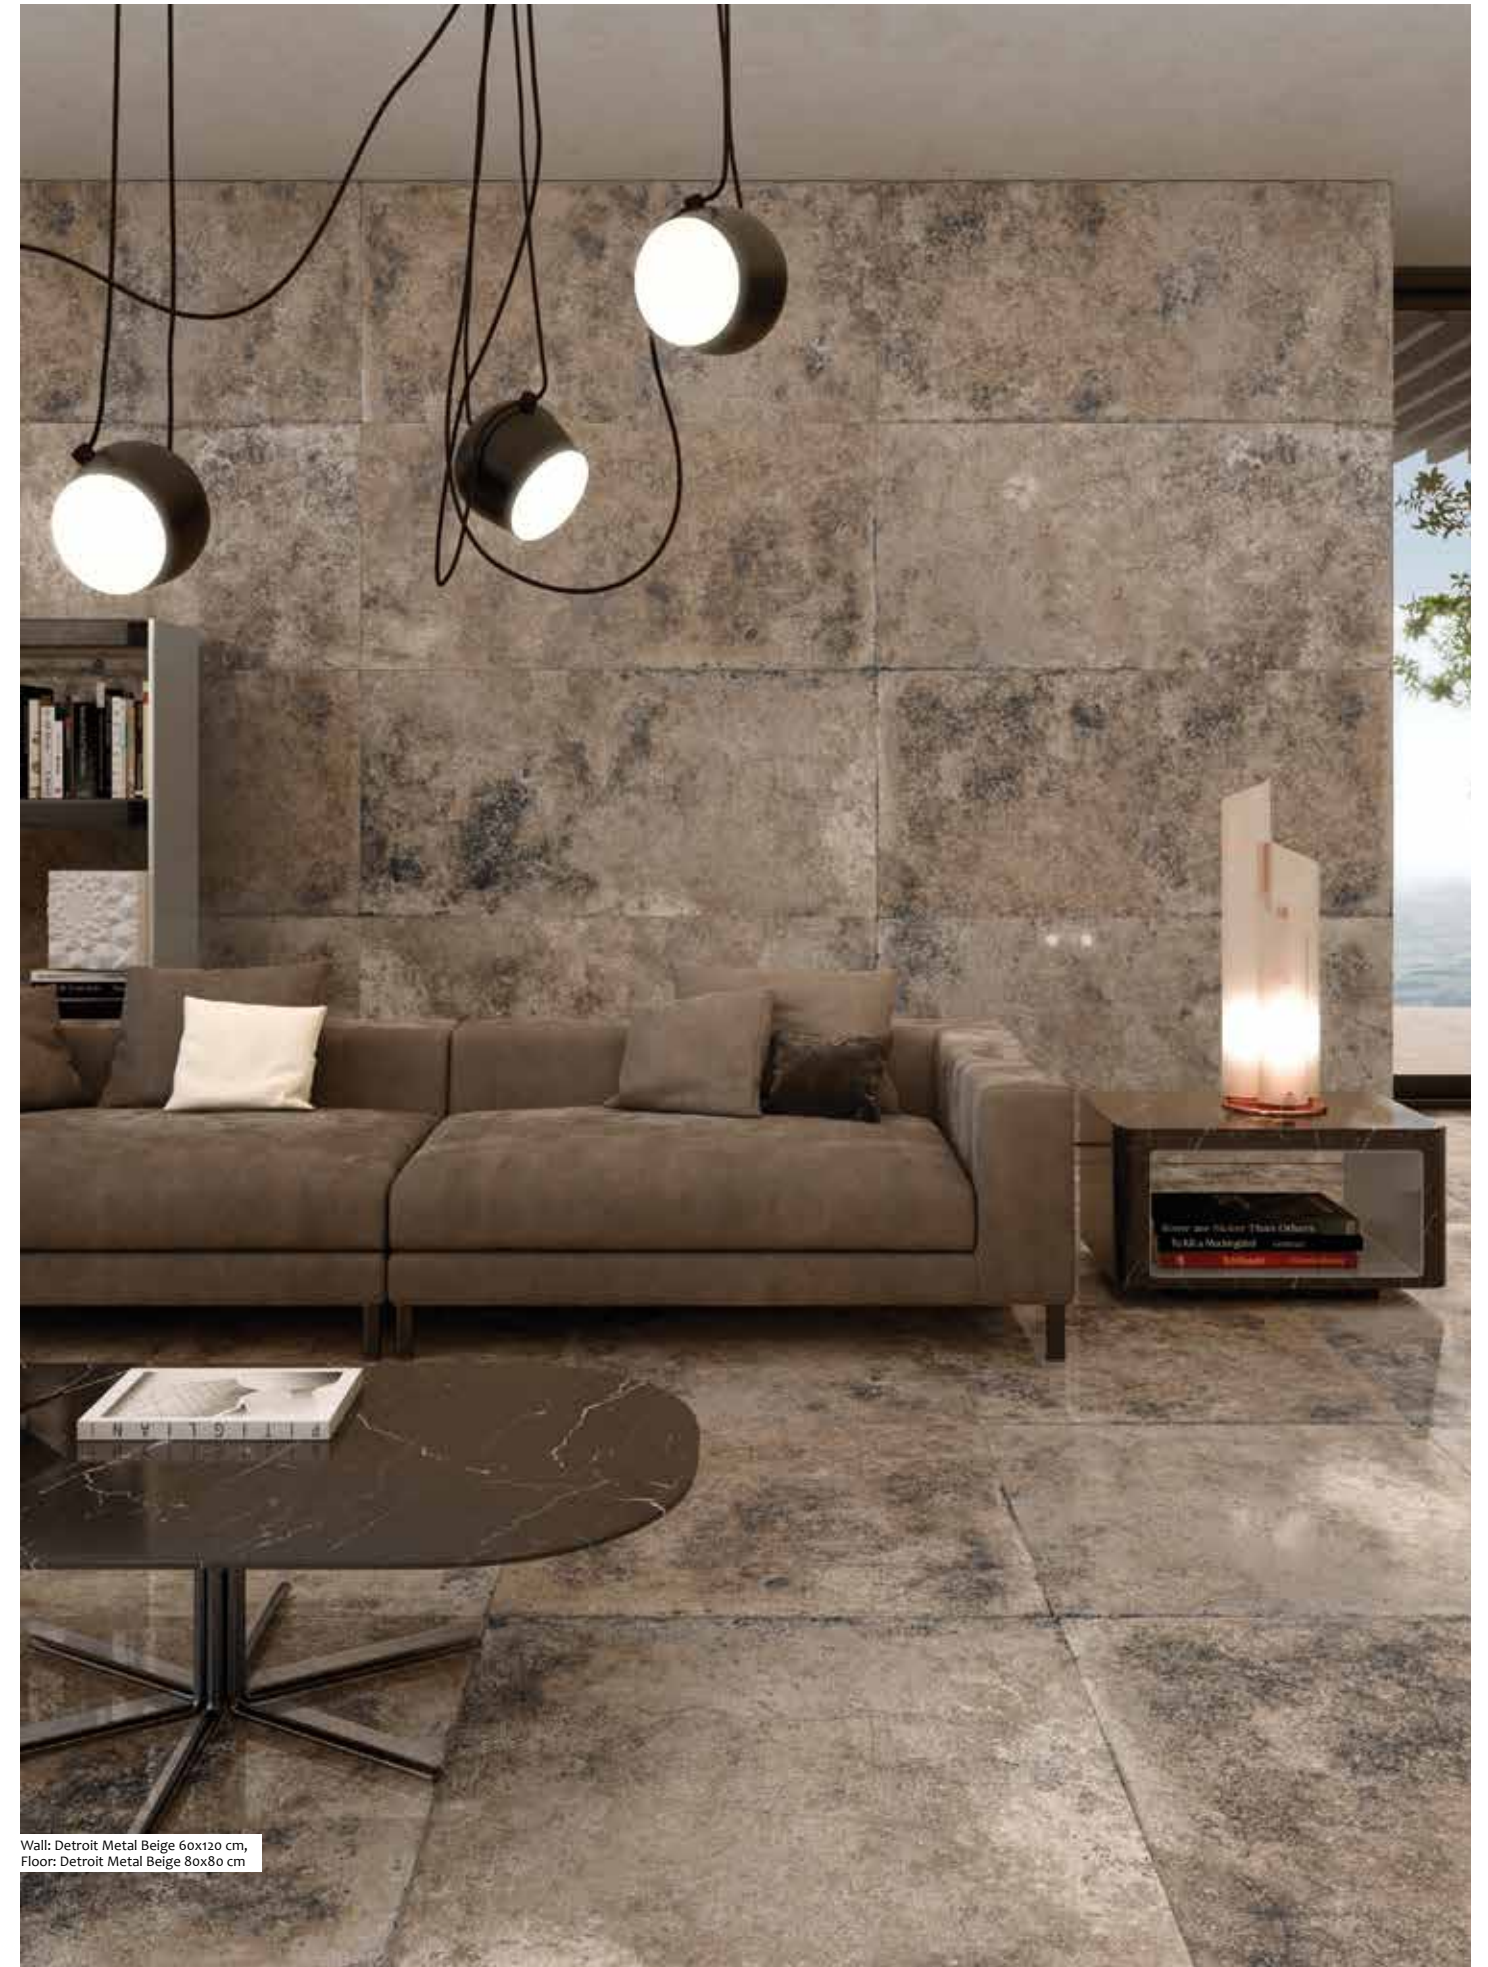

Detroit Metal