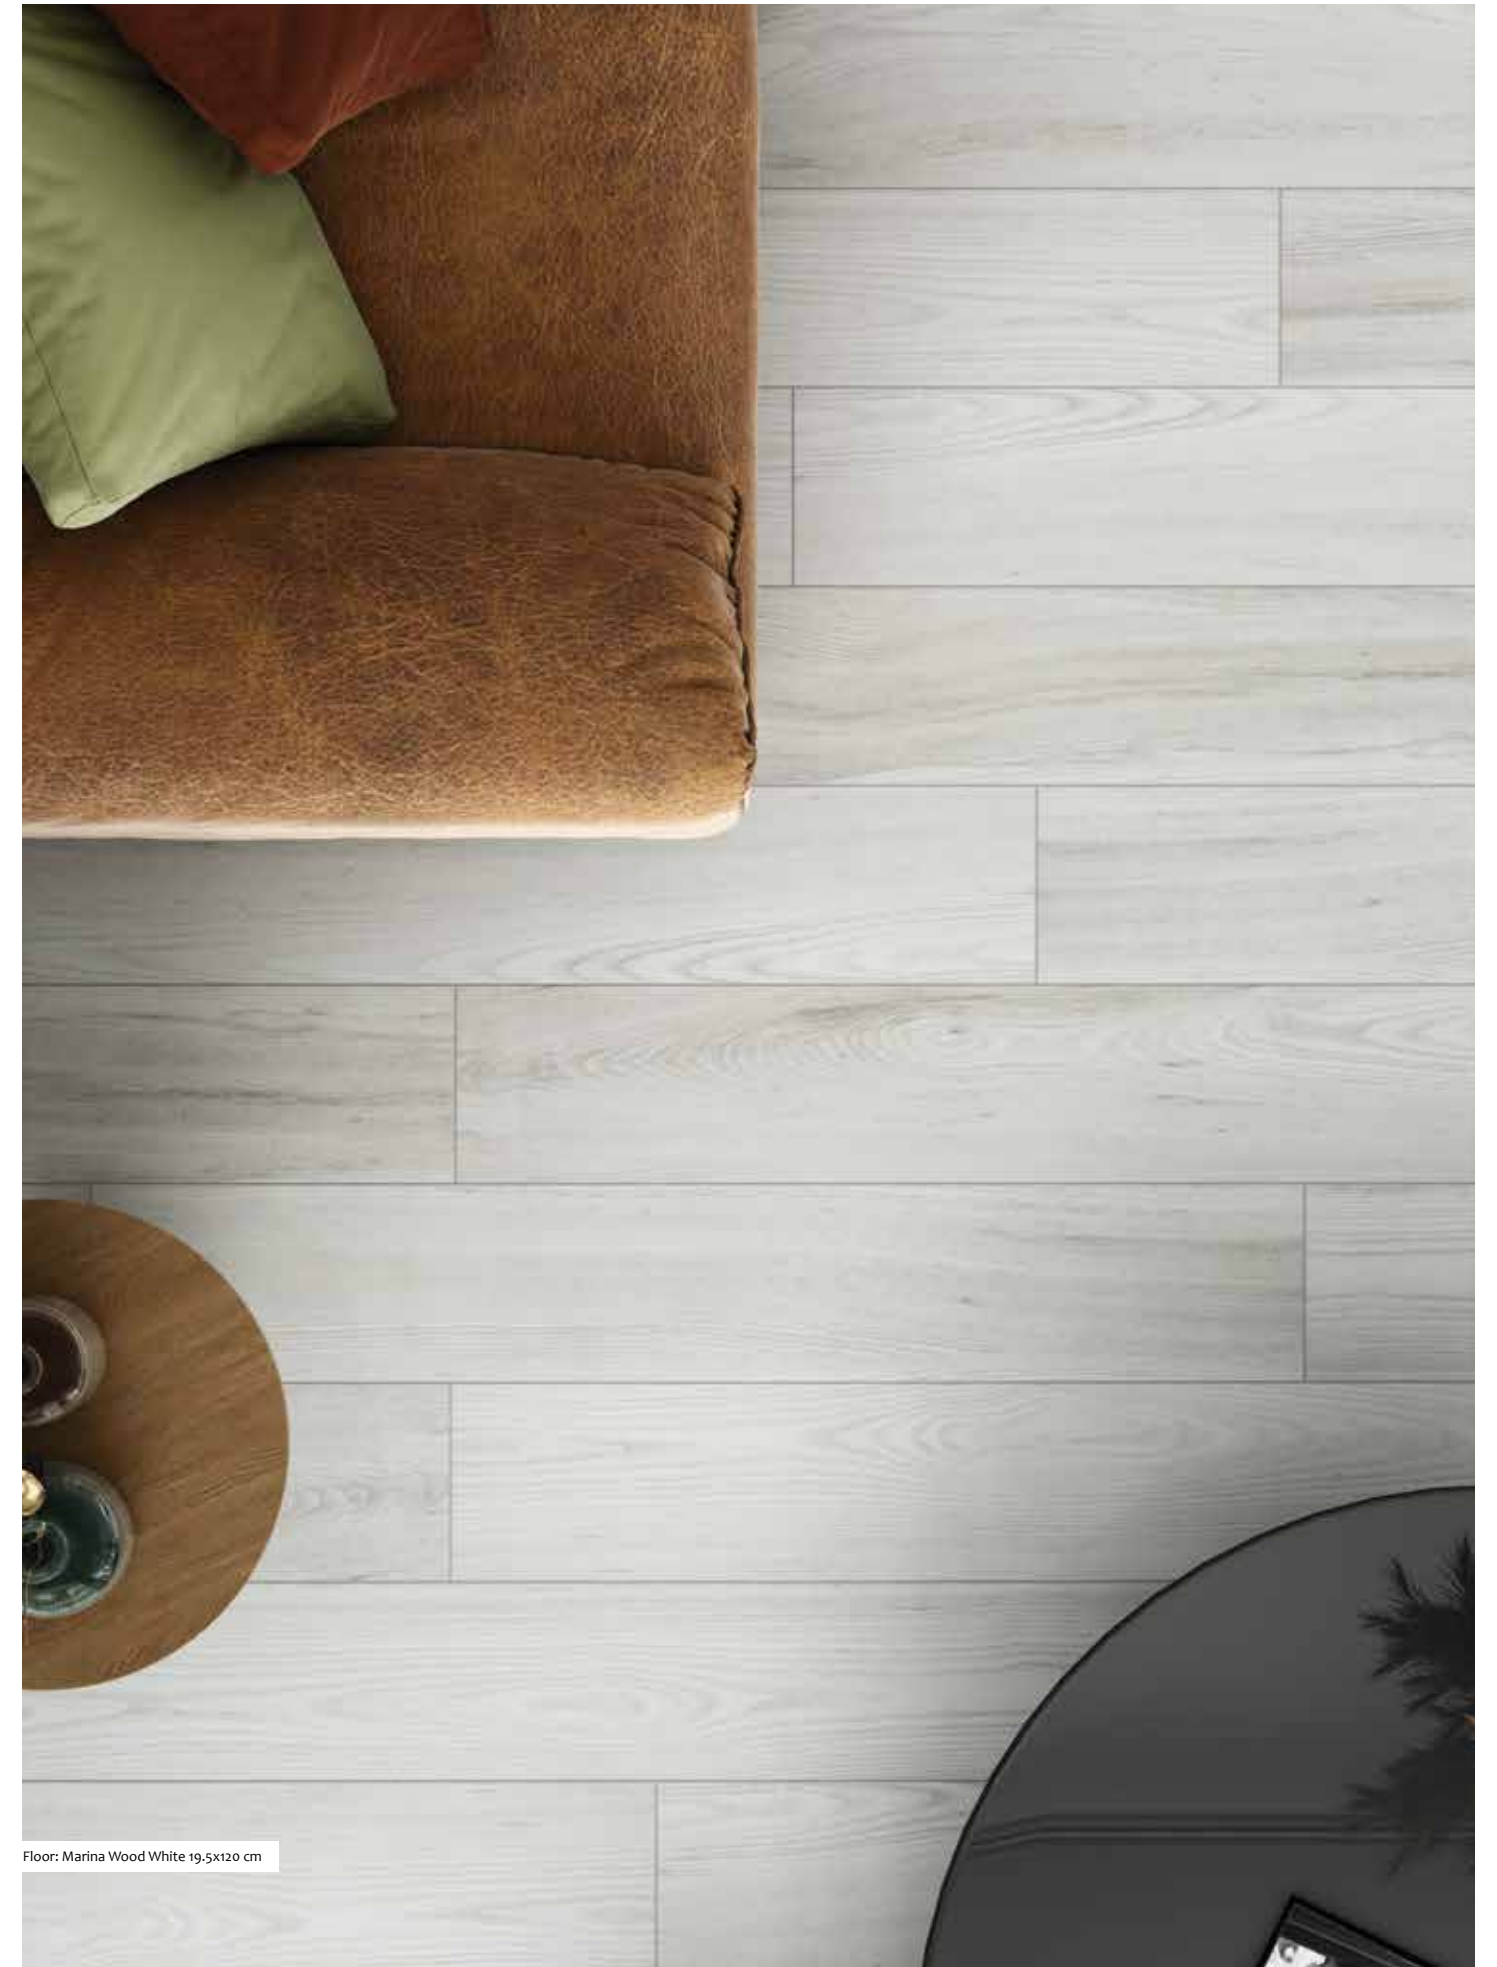

Floor: Marina Wood White 19.5x120 cm