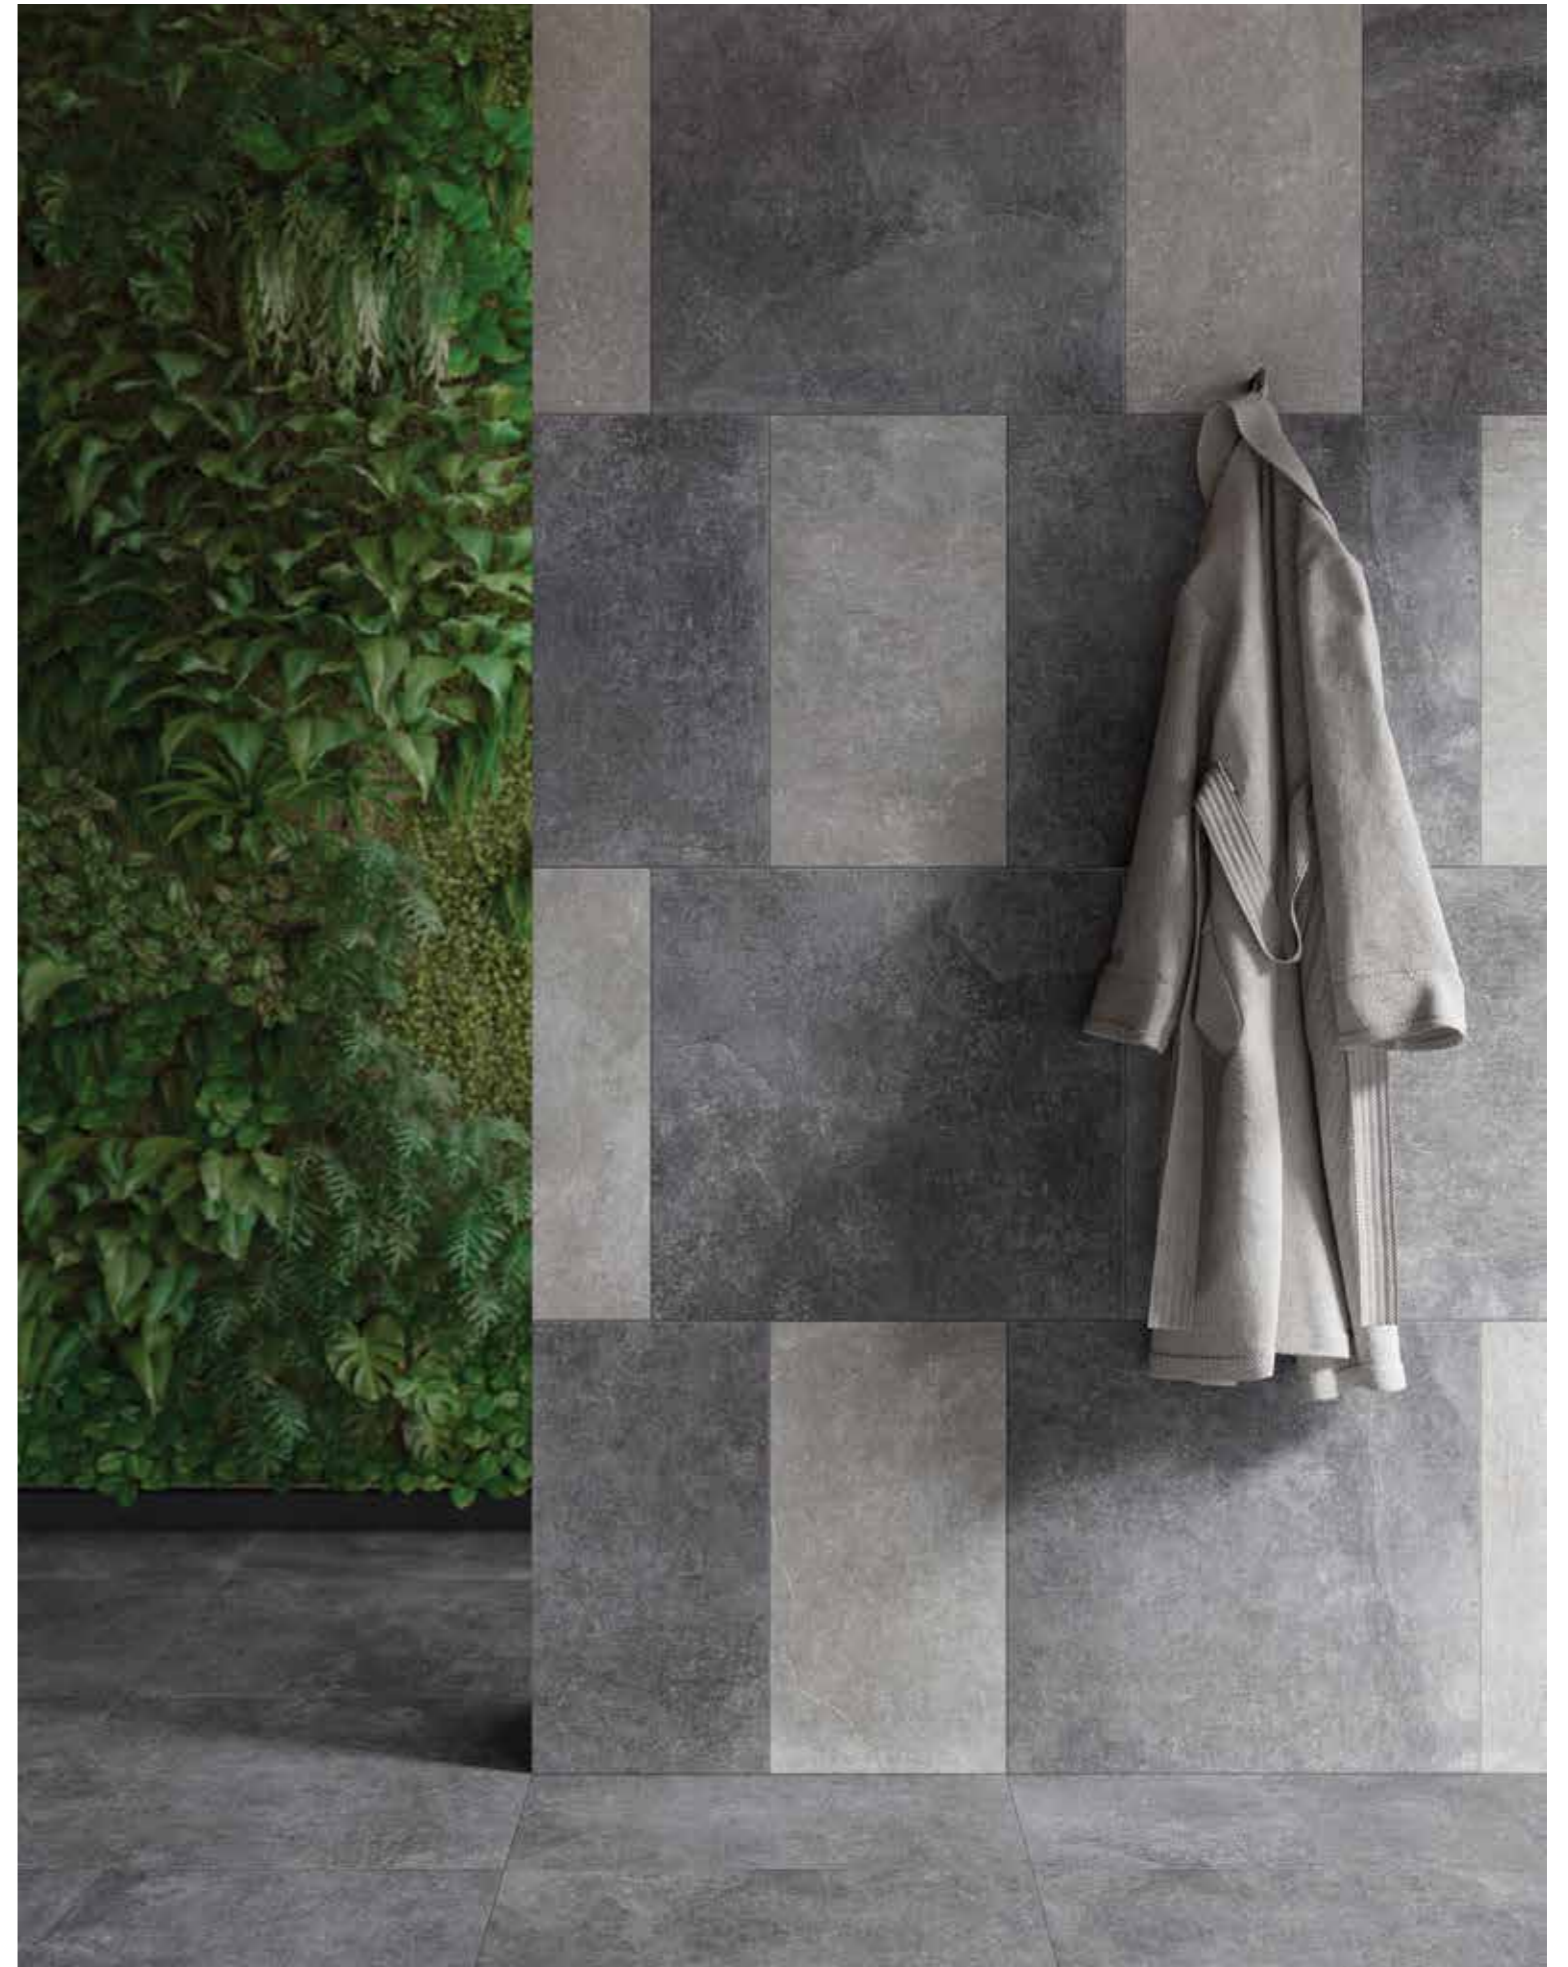

Fashion Stone

Fashion Stone

Wall: Fashion Stone Grey 60x60 cm, Fashion Stone Light Grey 30x60
Floor: Fashion Stone Grey 60x60 cm (R11)

Fashion Stone

Floor: Fashion Stone Light Grey 60x60 cm (R11)

Fashion Stone