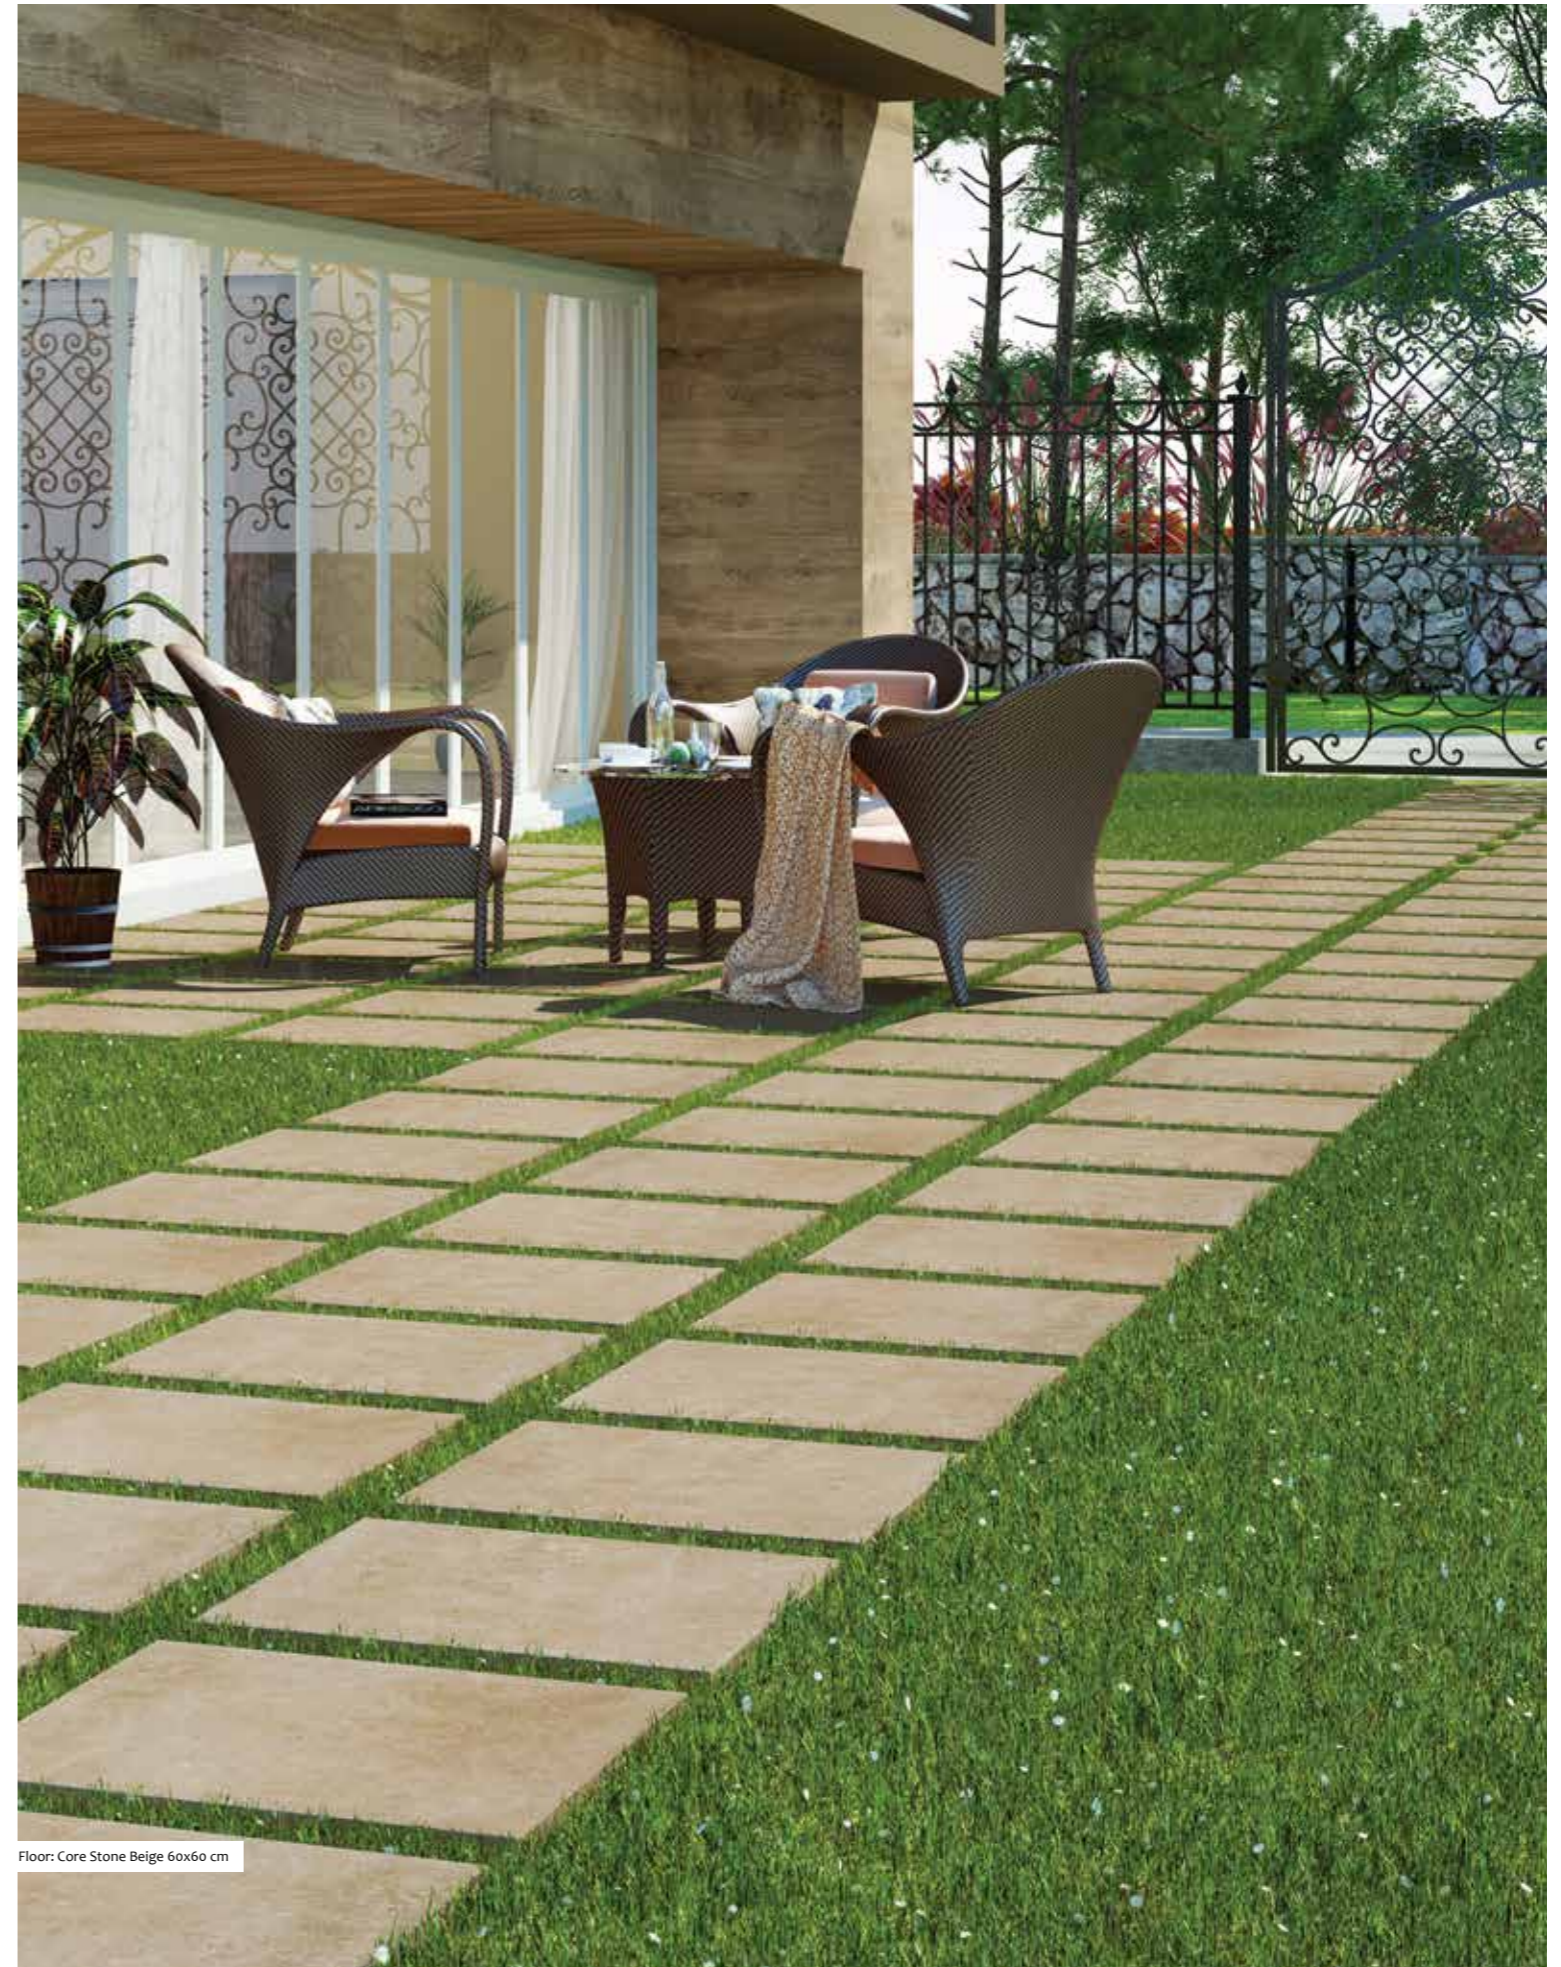

Floor: Core Stone Beige 60x60 cm