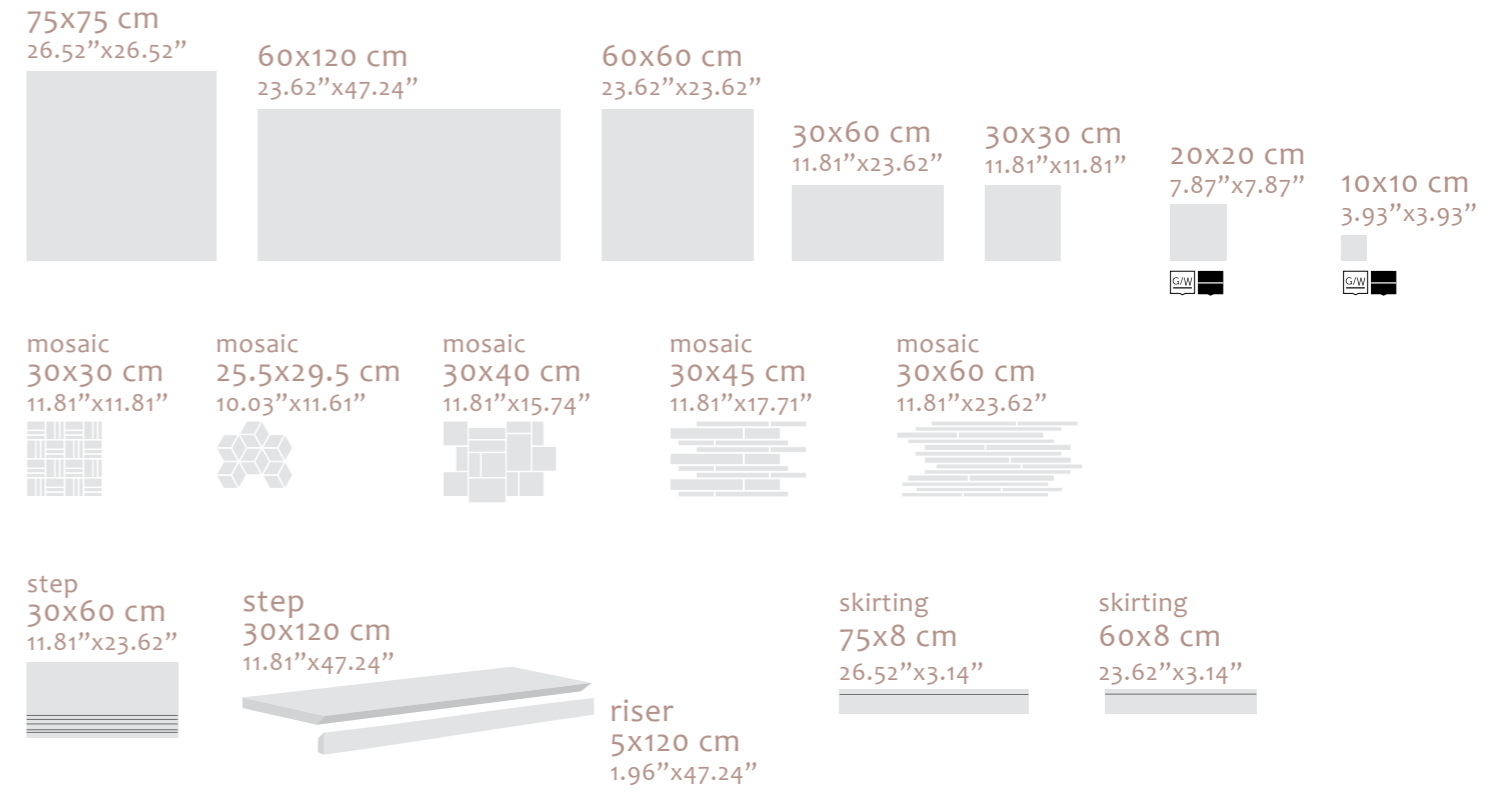

Sizes

Sizes (cm)	Thickness (mm)	Pieces X	M² X	Kg X	RM X	X Sq. Pallet	M² X Sq. Pallet	kg X Sq. Pallet	X Eu. Pallet	M² X Eu. Pallet	kg X Eu. Pallet
75x75	9	2	1.12	24.00	-	-	-	-	44	49.28	1077.00
60x120	9	2	1.44	30.00	-	-	-	-	30	43.20	921.00
60x60	9	4	1.44	30.00	-	-	-	-	30	43.20	921.00
30x60	9	6	1.08	23.00	-	-	-	-	48	51.84	1125.00
30x30	8.5	13	1.17	22.80	-	81	94.77	1866.80	46	53.82	1068.00
20x20	7.8	25	1.00	18.00	-	125	125.00	2265.00	96	96.00	1750.00
10x10	6.5	108	1.08	15.50	-	108	116.64	1690.00	62	66.96	985.00
Mosaic 30x30	9	10	-	14.00	-	-	-	-	48	-	672.00
Mosaic 25.5x29.5	9	10	-	17.50	-	54	-	980.00	-	-	-
Mosaic 30x40	9	8	-	13.00	-	-	-	-	48	-	624.00
Mosaic 30x45	9	6	-	15.00	-	-	-	-	30	-	450.00
Mosaic 30x60	9	6	-	17.00	-	-	-	-	30	-	510.00
Steps 30x120	9	2	0.72	20.00	-	-	-	-	-	-	-
Steps 30x60	9	6	-	18.00	-	-	-	-	48	-	900.00
Skirting 75x8	9	10	-	14.40	7.5	-	-	-	66	-	950.40
Skirting 60x8	9	18	-	19.00	-	80	-	1520.00	-	-	-