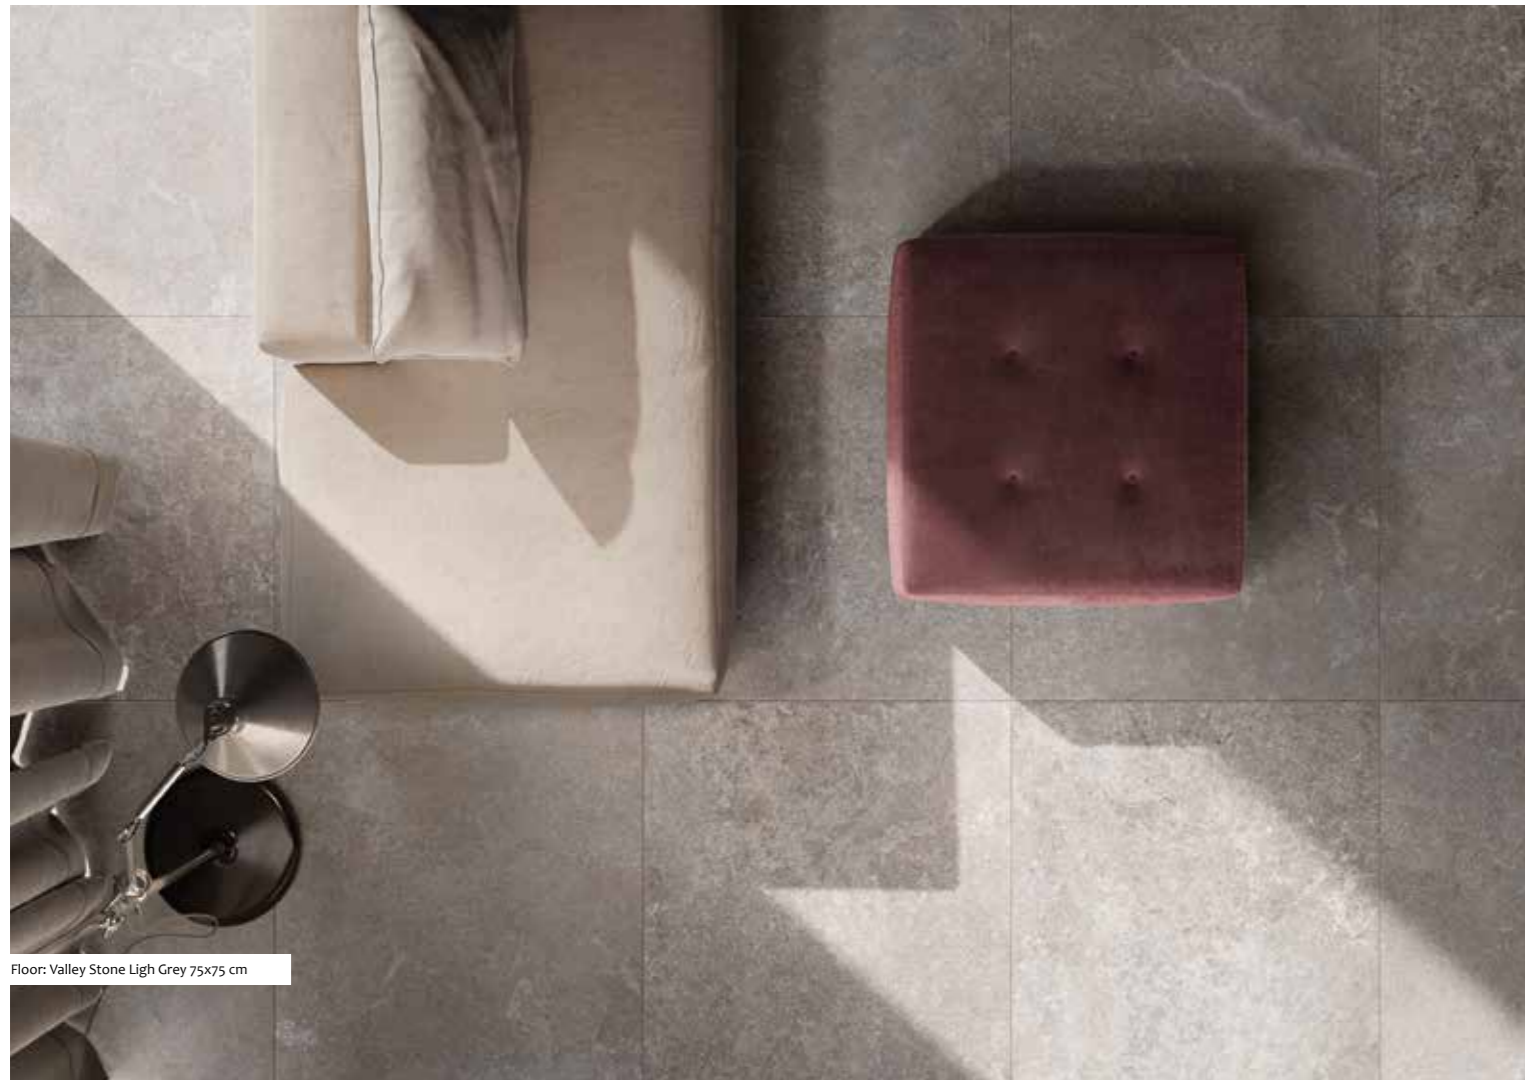

Valley Stone

Floor: Valley Stone Ligh Grey 75x75 cm