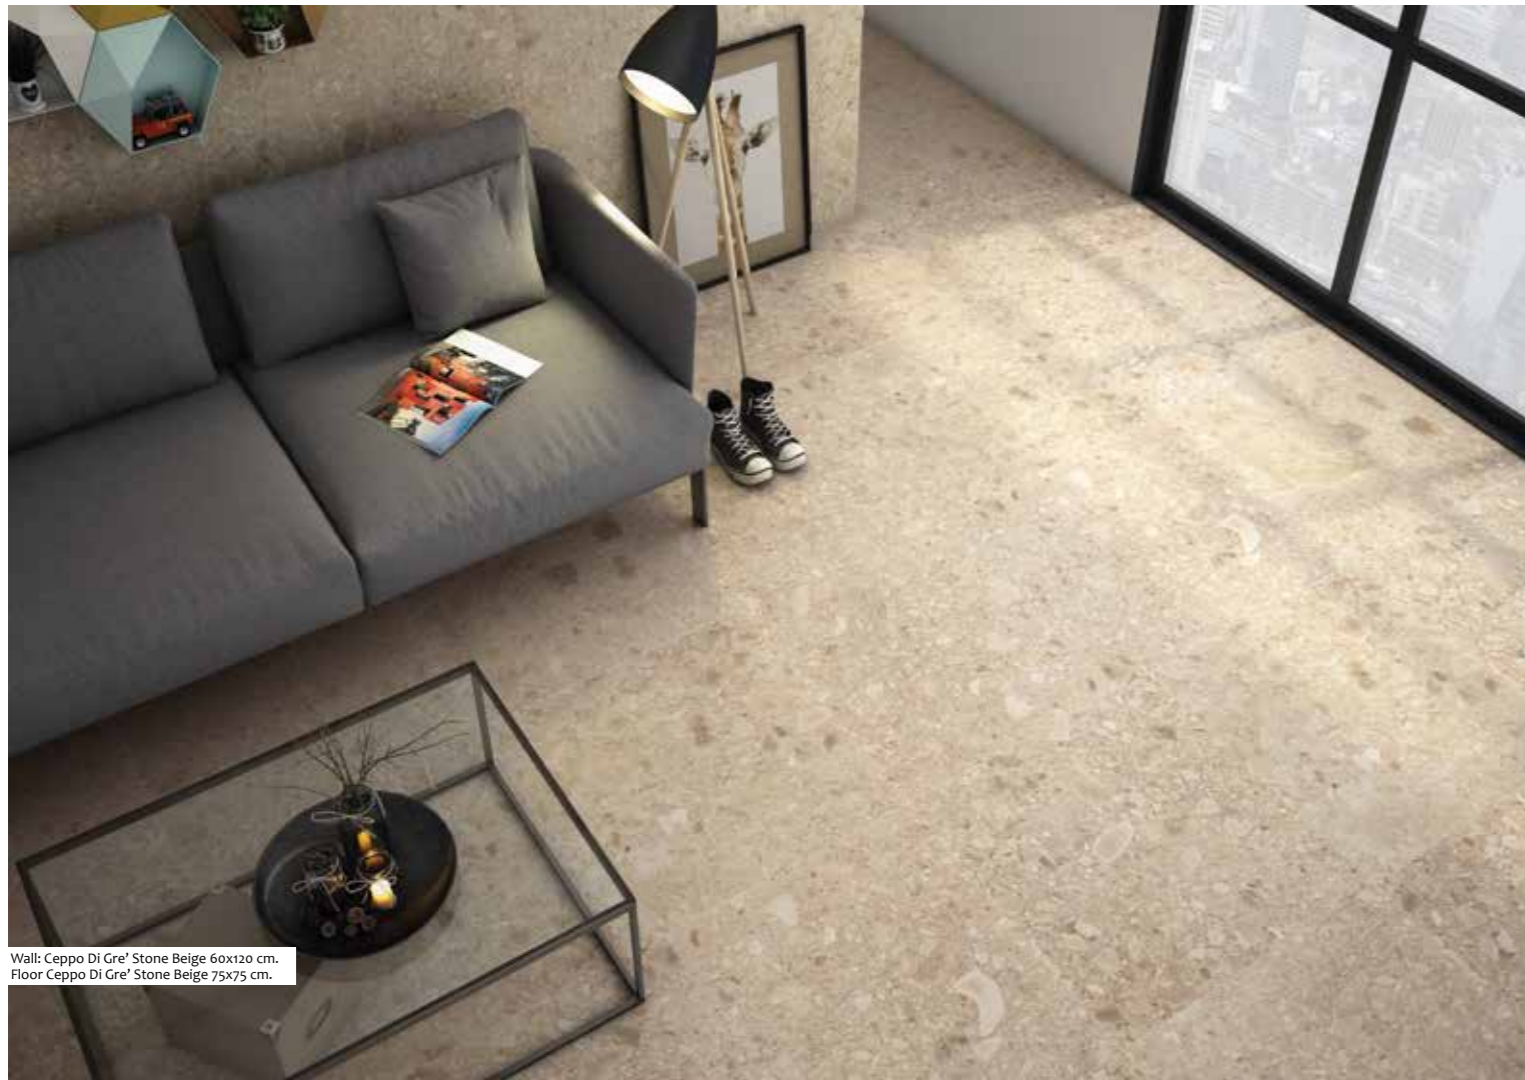

Ceppo di Gre' Stone