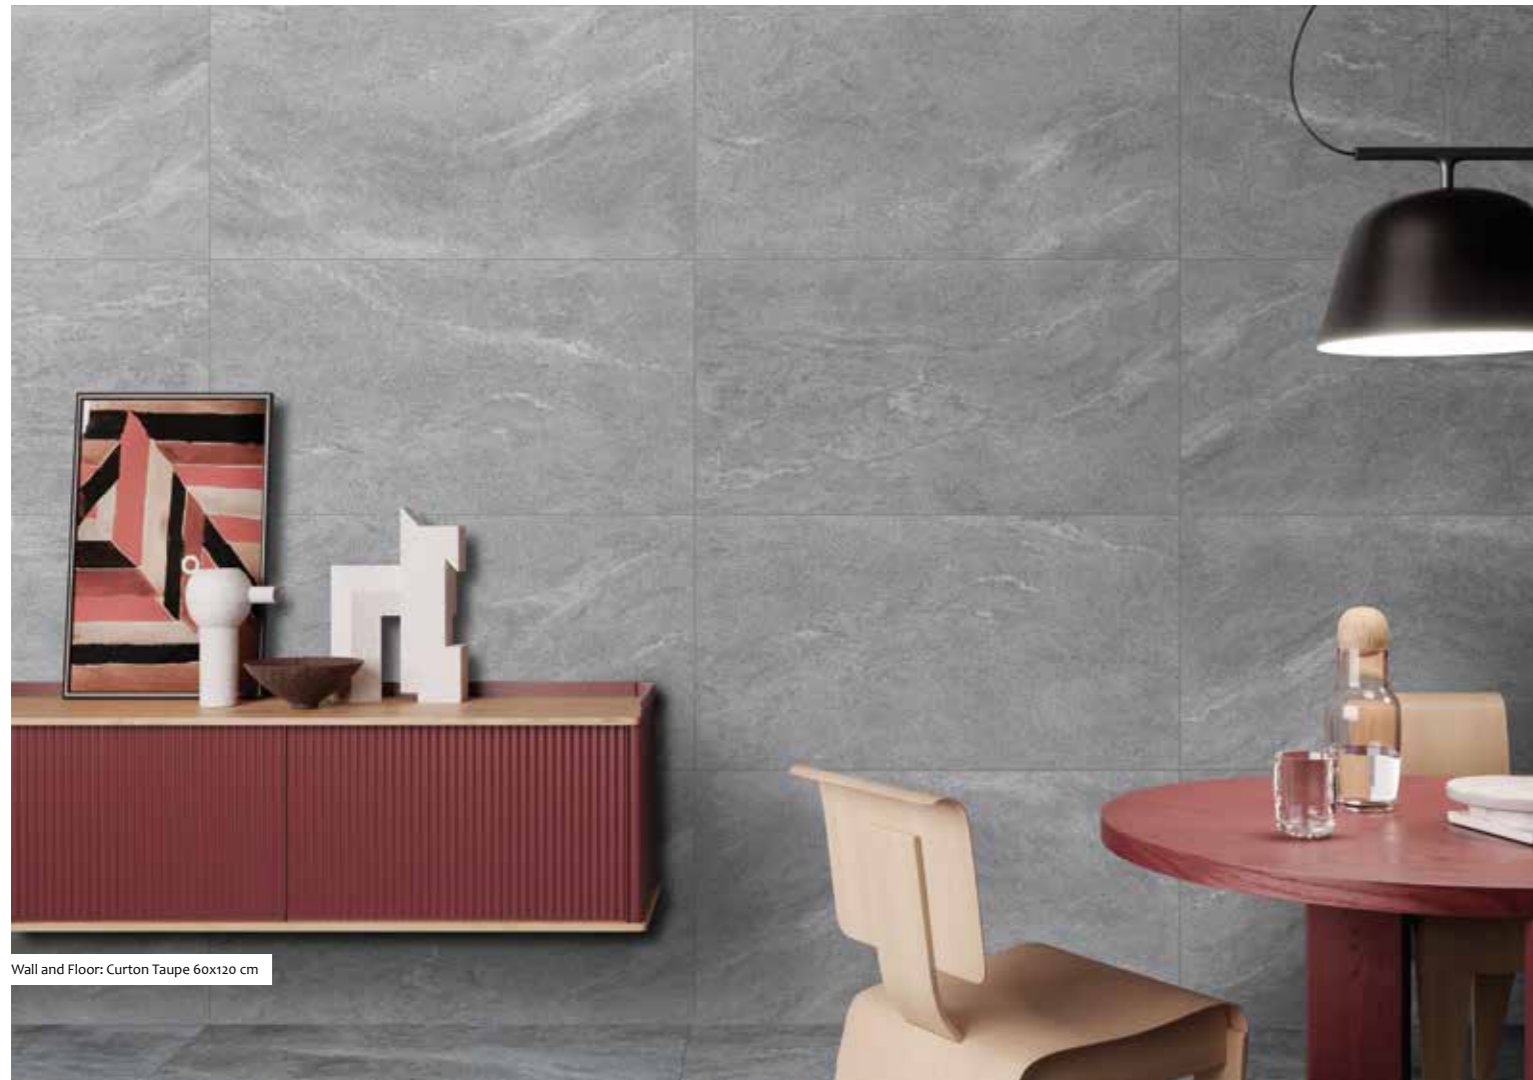

Curton

Wall and Floor: Curton Taupe 60x120 cm