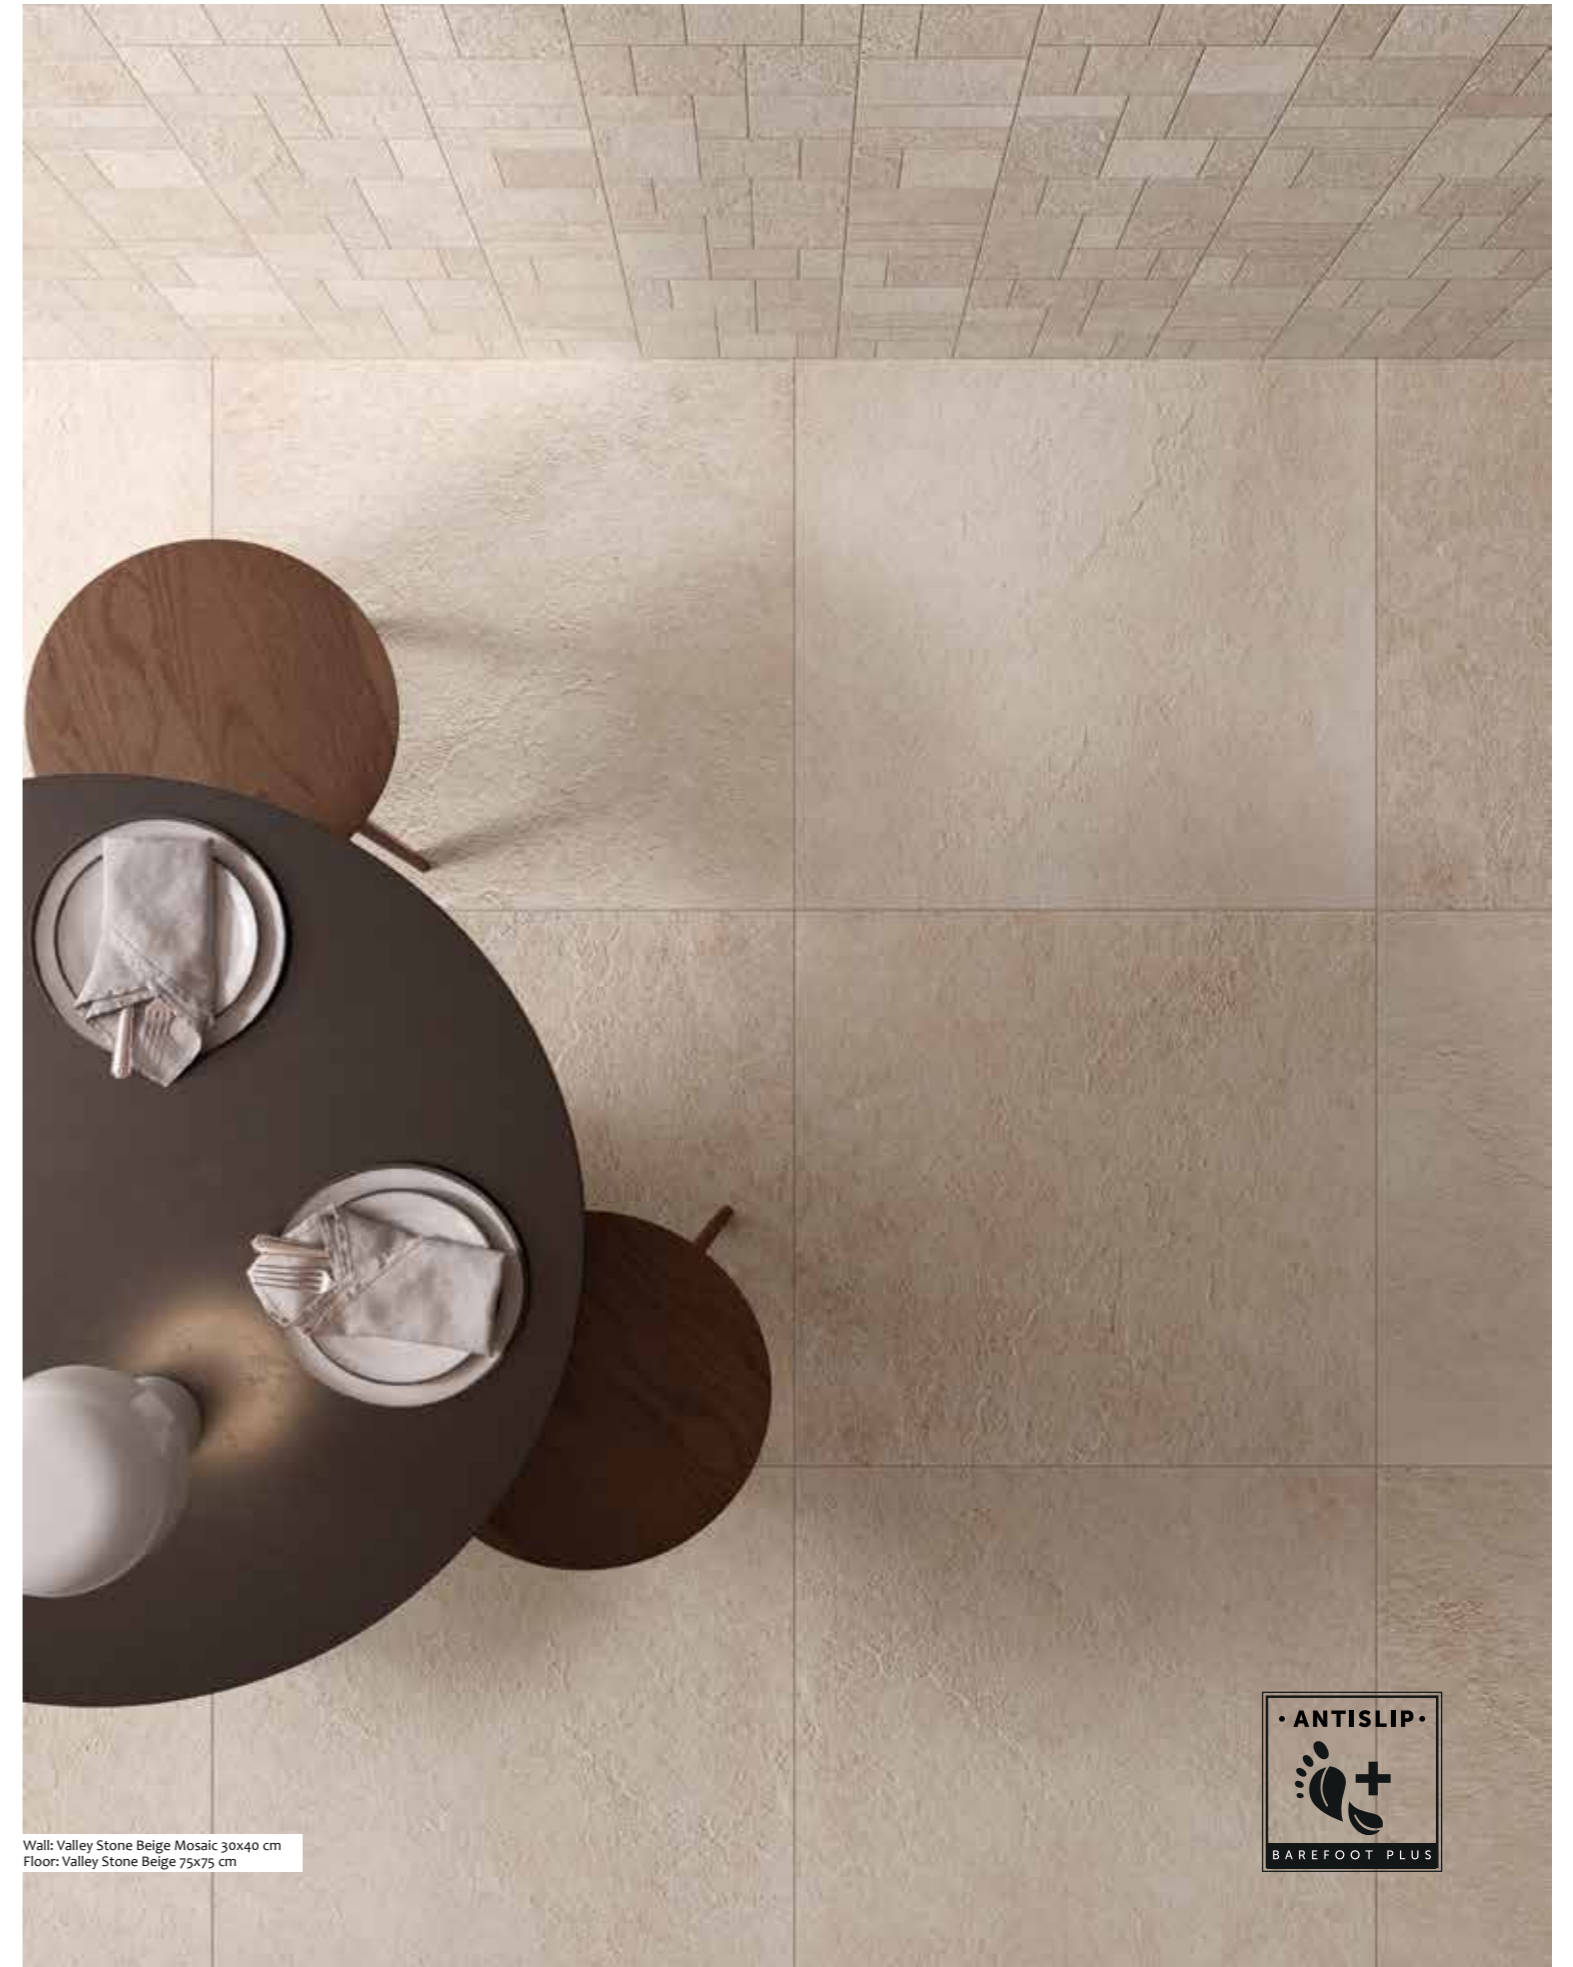

Wall: Valley Stone Beige Mosaic 30x40 cm
Floor: Valley Stone Beige 75x75 cm