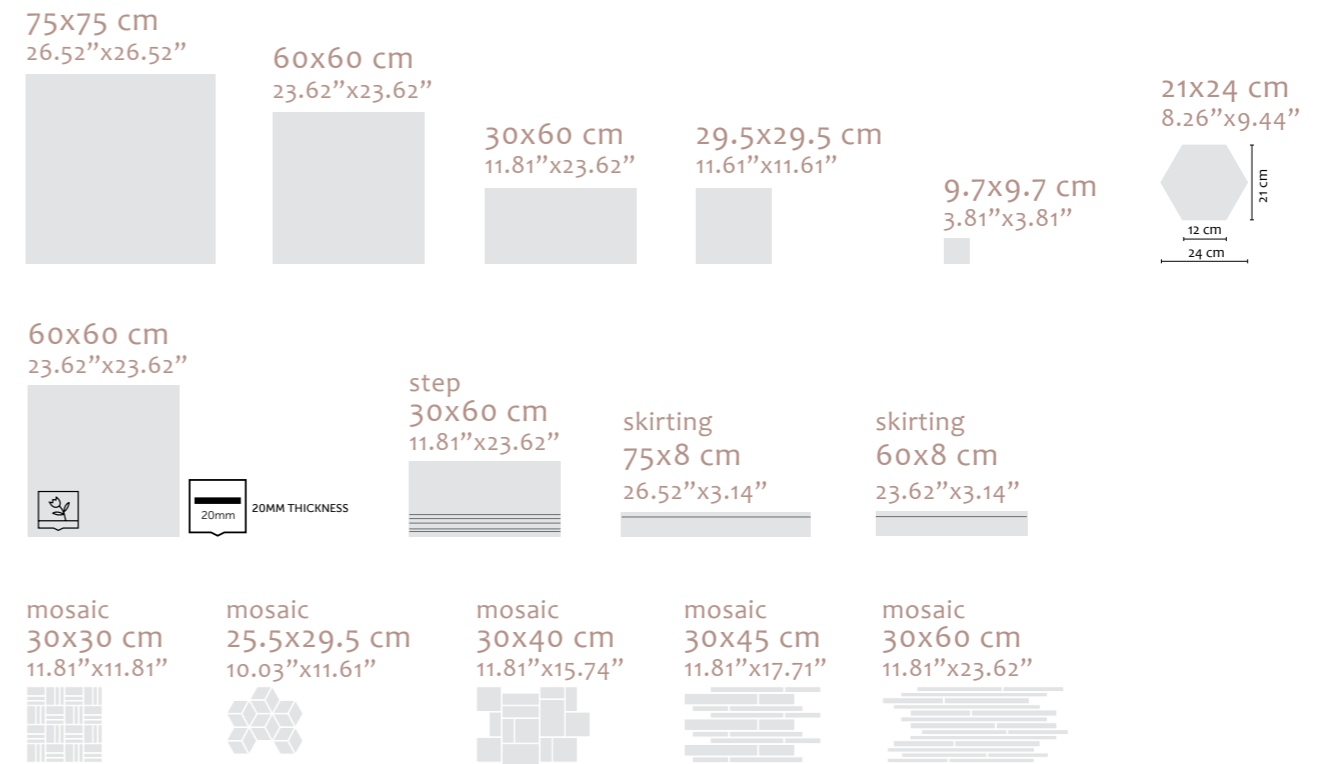

Sizes

Sizes (cm)	Thickness (mm)	Pieces X	M² X	Kg X	RM X	Sq. Pallet	M² X Sq. Pallet	kg X Sq. Pallet	Eu. Pallet	M² X Eu. Pallet	kg X Eu. Pallet
75x75	9	2	1.12	24.00	-	-	-	-	44	49.28	1077.00
60x60	9	4	1.44	30.00	-	-	-	-	30	43.20	921.00
30x60	9	6	1.08	23.00	-	-	-	-	48	51.84	1125.00
29.5x29.5	9	13	1.17	22.80	-	81	94.77	1866.80	46	53.82	1068.00
9.7x9.7	9	72	0.67	15.00	-	90.00	60.3	1,350	-	-	-
21x24	10	8	-	9.60	-	108.00	-	1070.00	-	-	-
60x60	20	2	0.72	32.00	-	-	-	-	30	21.60	1000.00
Mosaic 30x30	9	10	-	14.00	-	-	-	-	48	-	672.00
Mosaic 25.5x29.5	9	10	-	17.50	-	54	-	980.00	-	-	-
Mosaic 30x40	9	8	-	13.00	-	-	-	-	48	-	624.00
Mosaic 30x45	9	6	-	15.00	-	-	-	-	30	-	450.00
Mosaic 30x60	9	6	-	17.00	-	-	-	-	30	-	510.00
Steps 29.8x60	9	6	-	18.00	-	-	-	-	48	-	900.00
Skirting 75x8	9	10	-	14.40	7.5	-	-	-	66	-	950.40
Skirting 60x8	9	18	-	19.00	-	80	-	1520.00	-	-	-